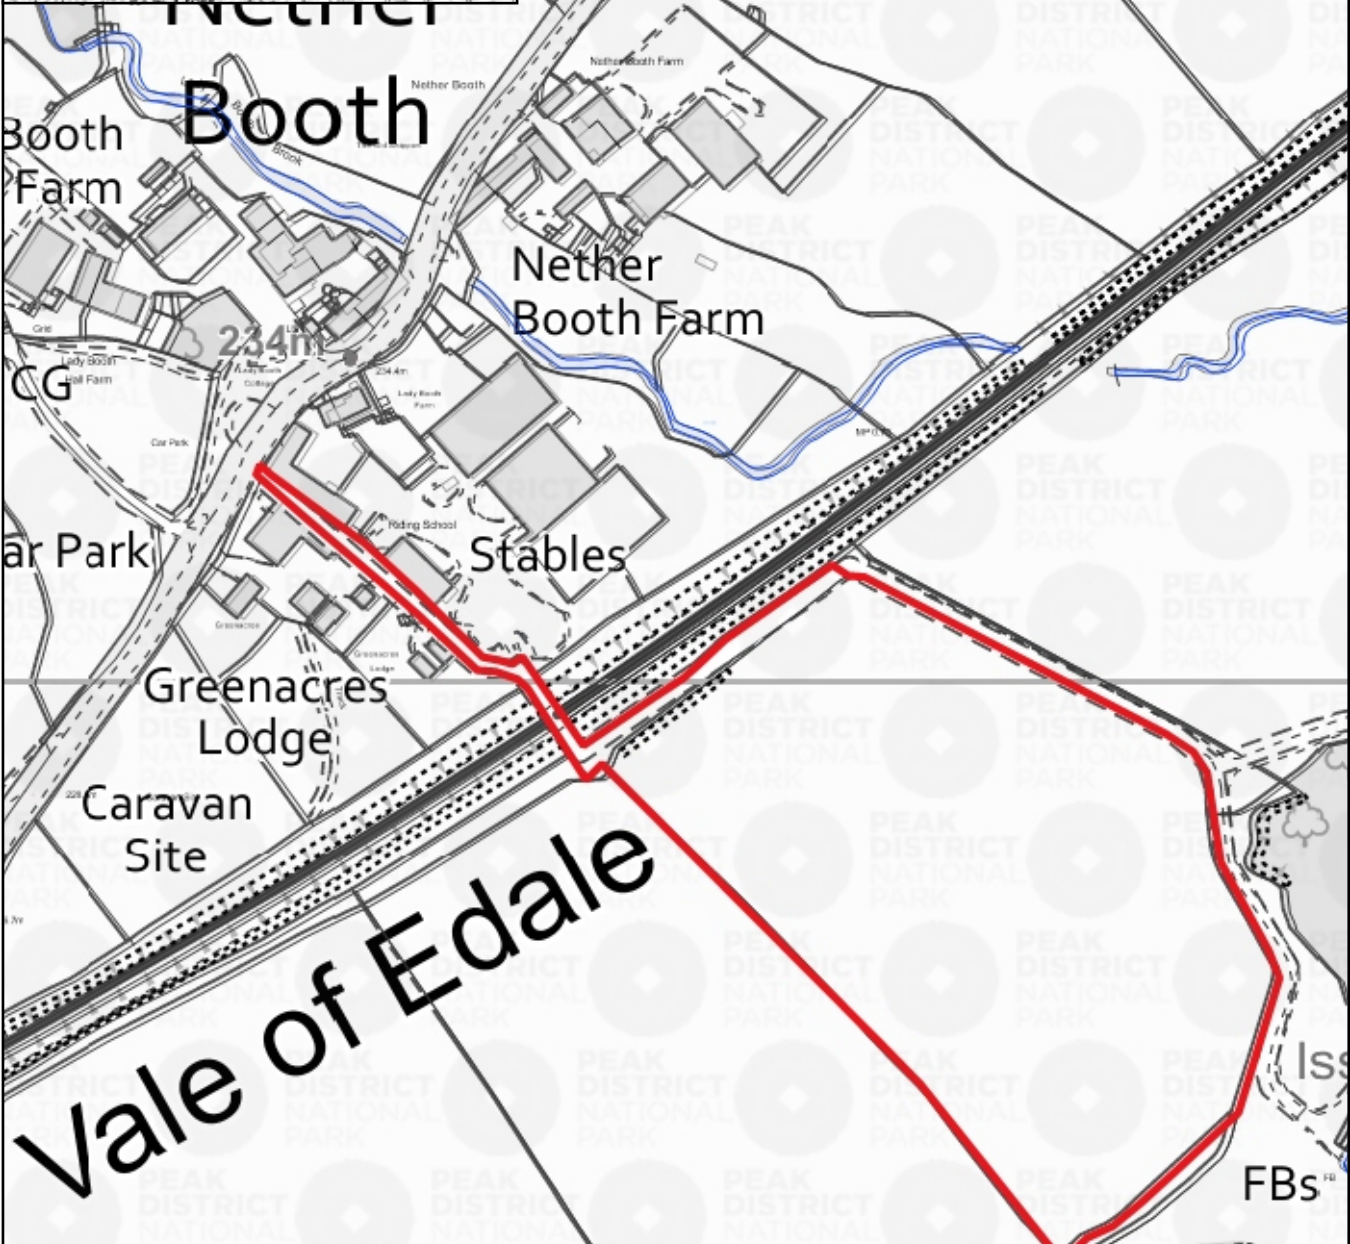

1:2500

© Crown copyright and database rights 2020 Ordnance Survey 0100022750
 You are not permitted to copy, sub license, distribute or sell any of this data to third parties in any form

Committee Date:	21st August 2020	Title: Land Adj River Noe Weir Off Edale Road Nether Booth Edale	 PEAK DISTRICT NATIONAL PARK
Item Number:			
Application No:	NP/HPK/0620/0537		
Grid Reference:	414428, 385949		