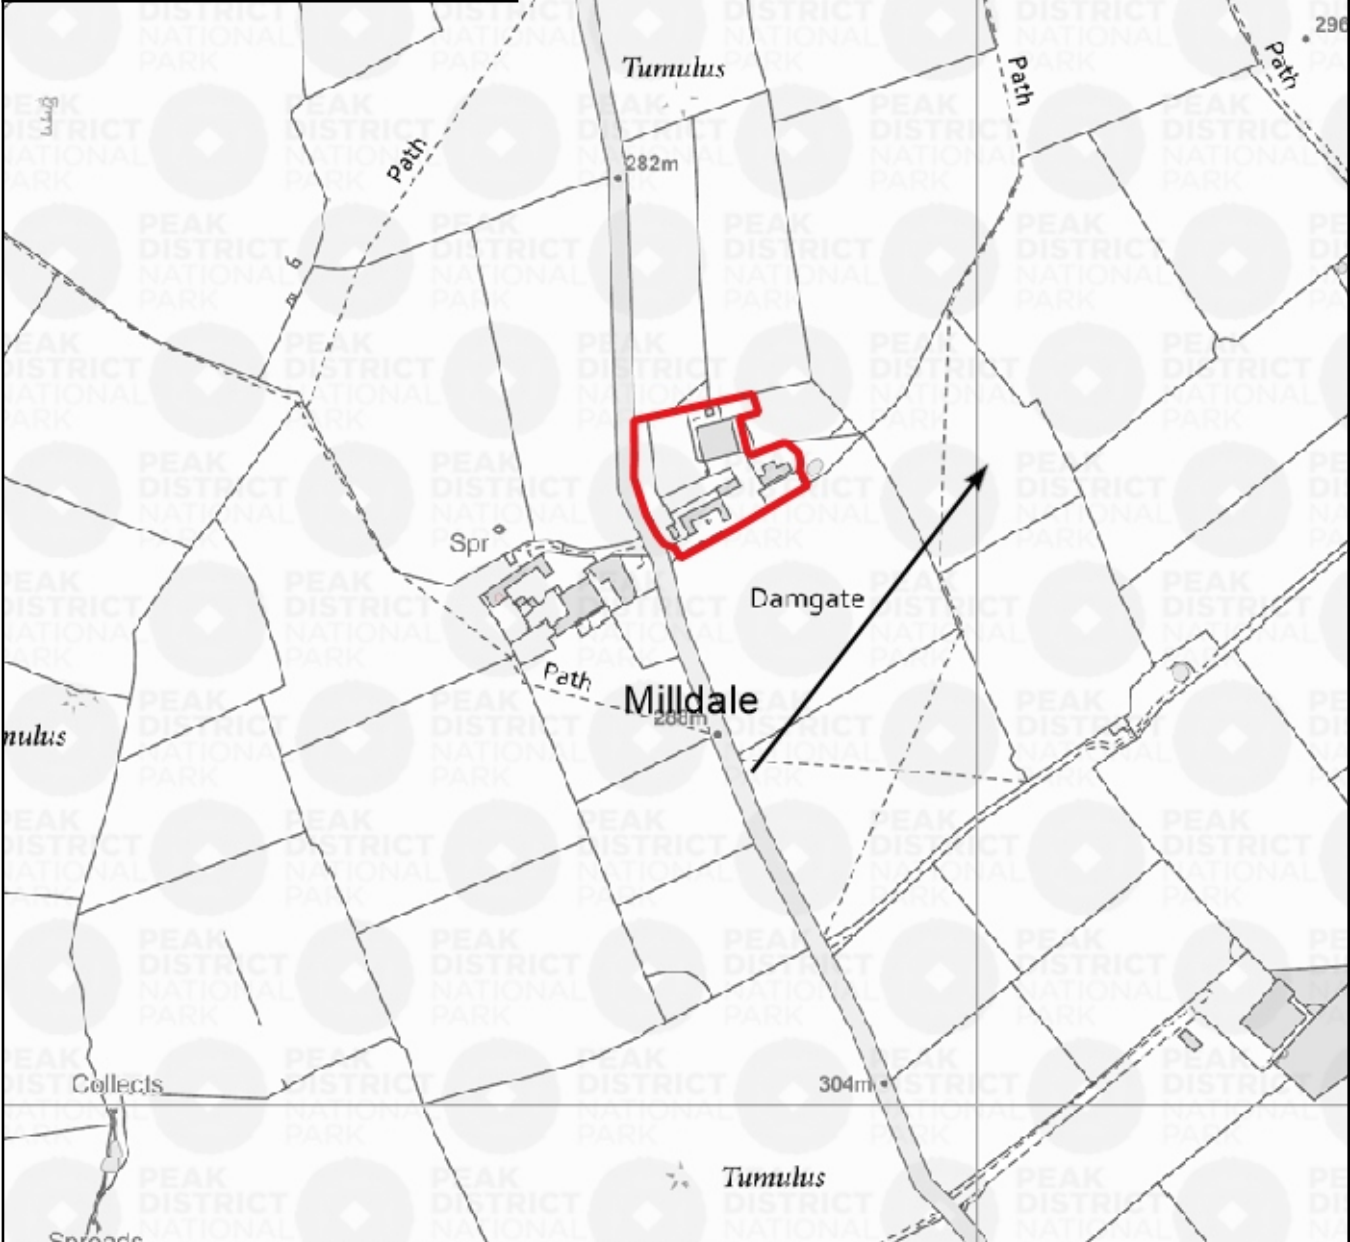

1:5000

© Crown copyright and database rights 2020 Ordnance Survey 0100022750  
 You are not permitted to copy, sub license, distribute or sell any of this data to third parties in any form.

Committee Date: 11th September  
 Item Number: -  
 Application No: NP/SM/0420/0318  
 Grid Reference: 412682, 353335

**Title:** Lower Damgate Farm  
 Ilam Moor Lane  
 Ilam