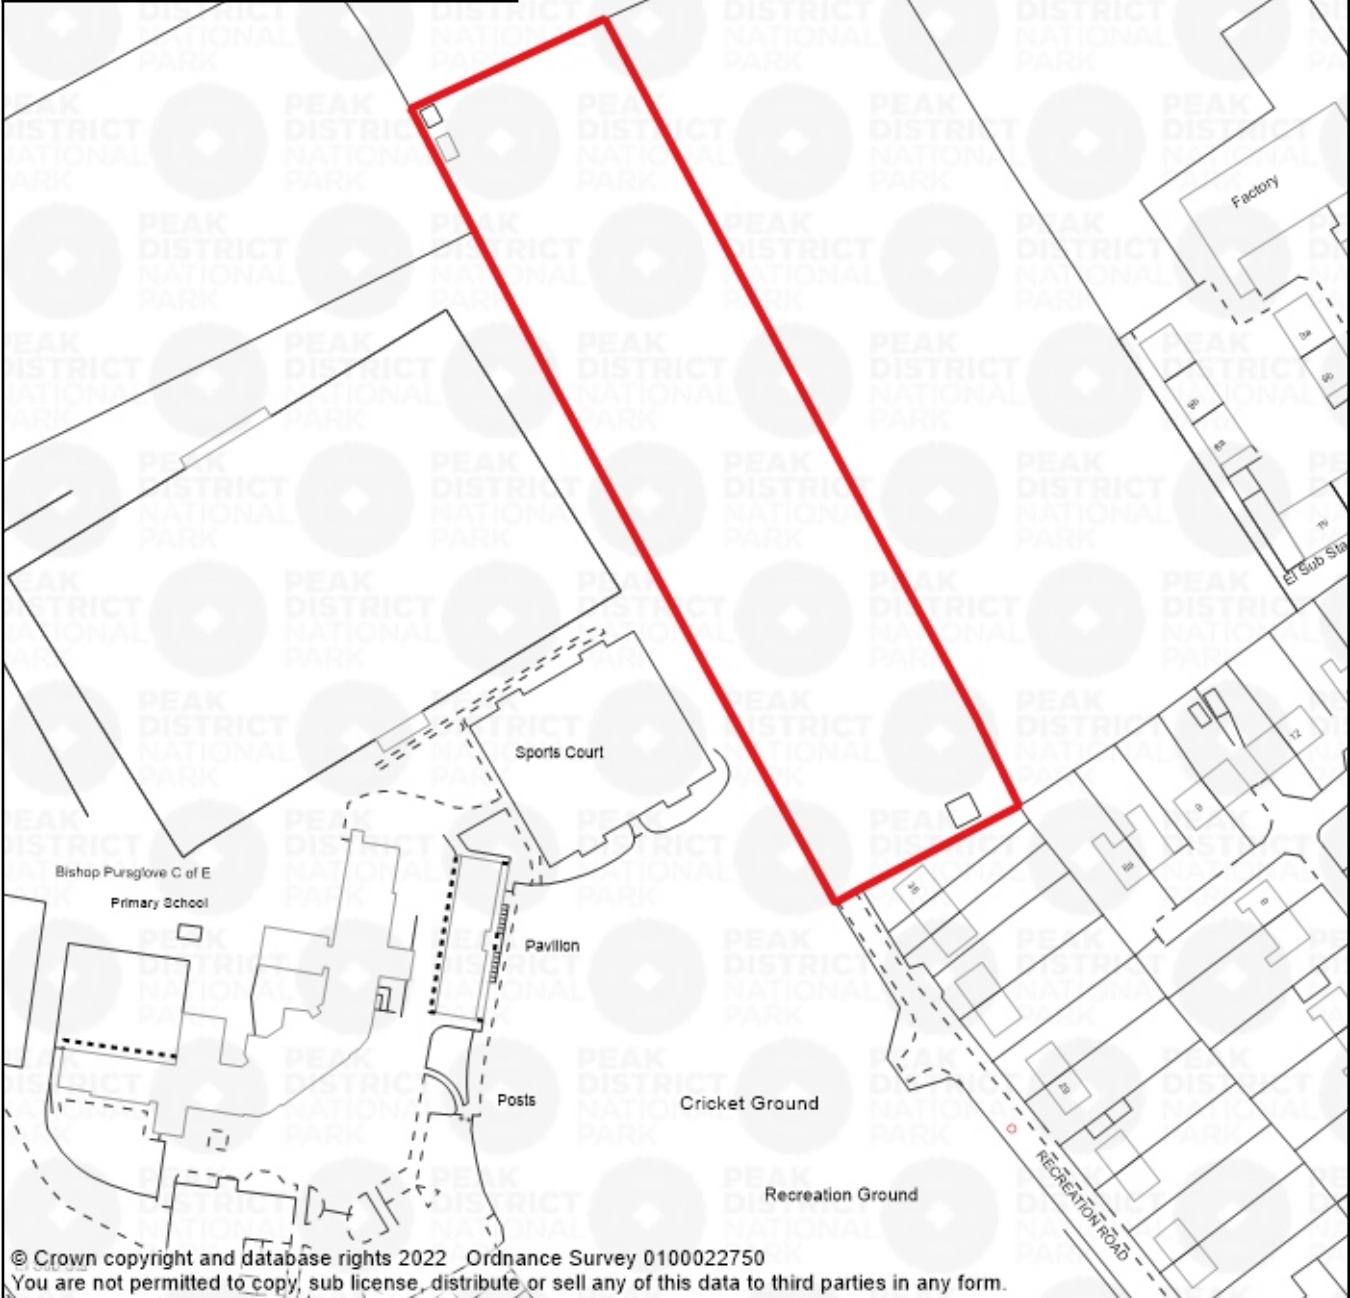

1:1500

© Crown copyright and database rights 2022 Ordnance Survey 0100022750
 You are not permitted to copy, sub license, distribute or sell any of this data to third parties in any form.

Committee Date:	13/05/2022	Title: Land off Recreation Road, Tideswell	 PEAK DISTRICT NATIONAL PARK
Item Number:	Item 7		
Application No:	NP/DDD/0222/0190		
Grid Reference:	413535, 376076		