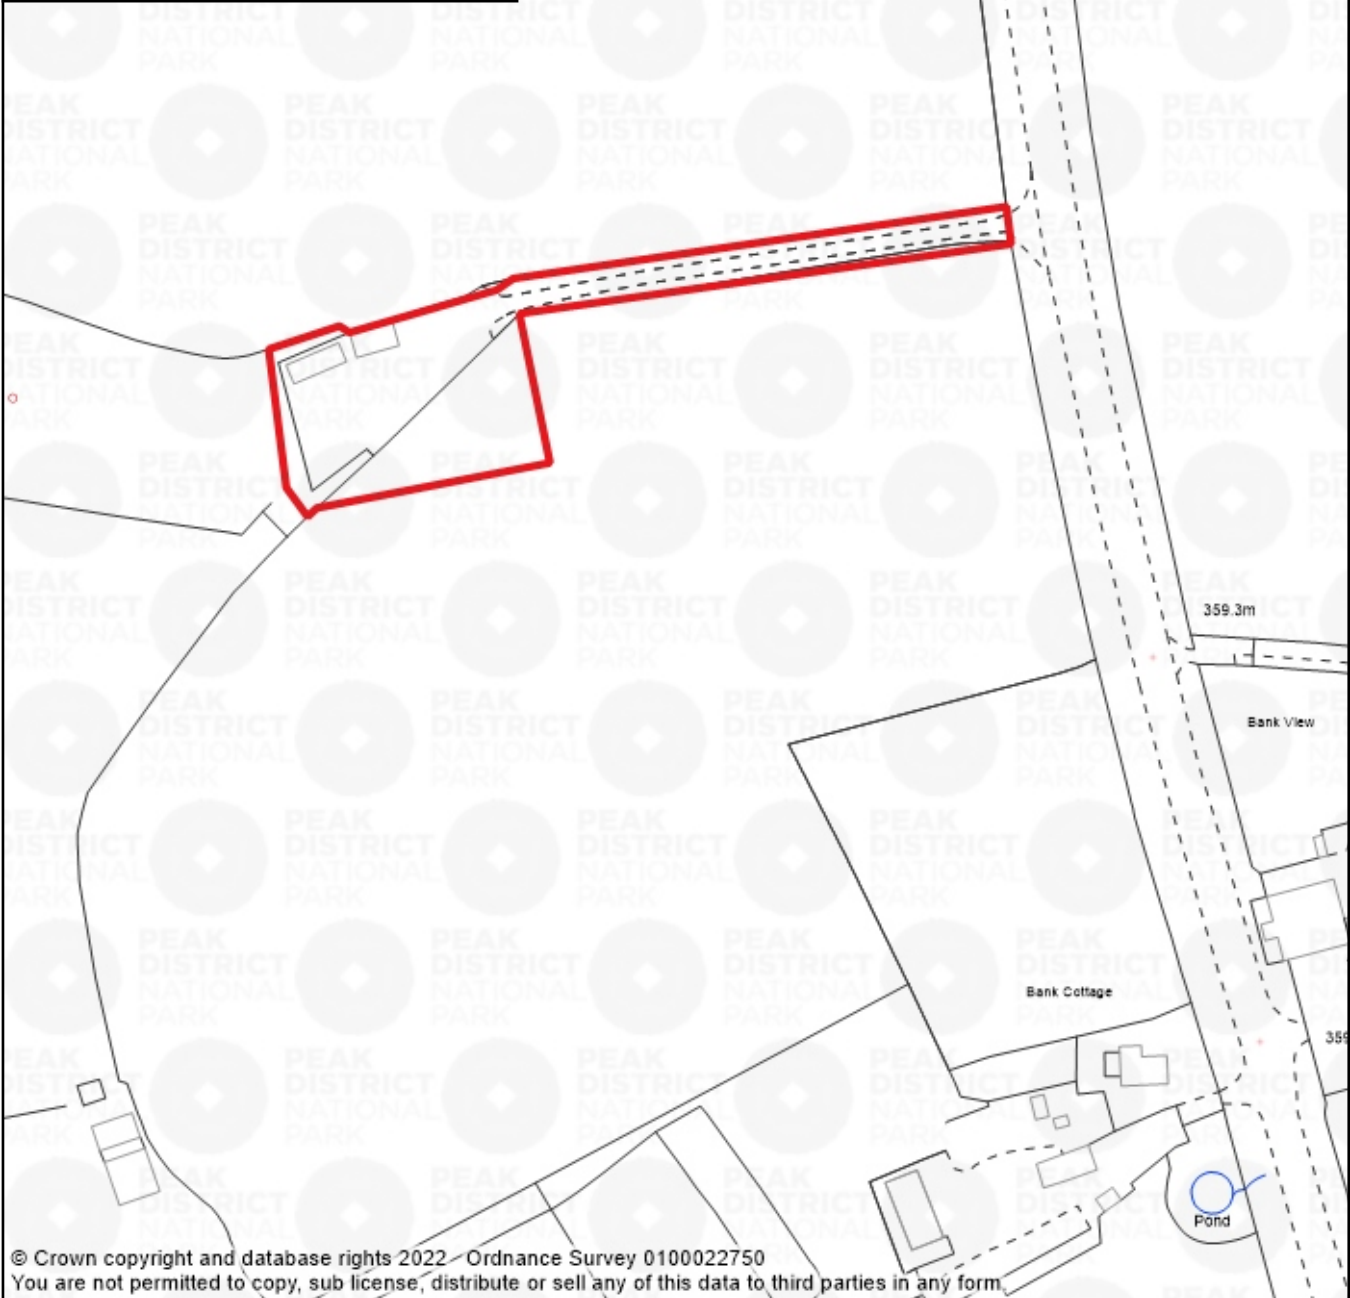

1:1500

© Crown copyright and database rights 2022 - Ordnance Survey 0100022750
 You are not permitted to copy, sub license, distribute or sell any of this data to third parties in any form.

Committee Date:	13/05/2022	Title: The Old Scrap Yard unnamed section of A515 from Main Road to Back Lane, Biggin	 PEAK DISTRICT NATIONAL PARK
Item Number:	Item 9		
Application No:	NP/DDD/1221/1378		
Grid Reference:	416432, 358894		