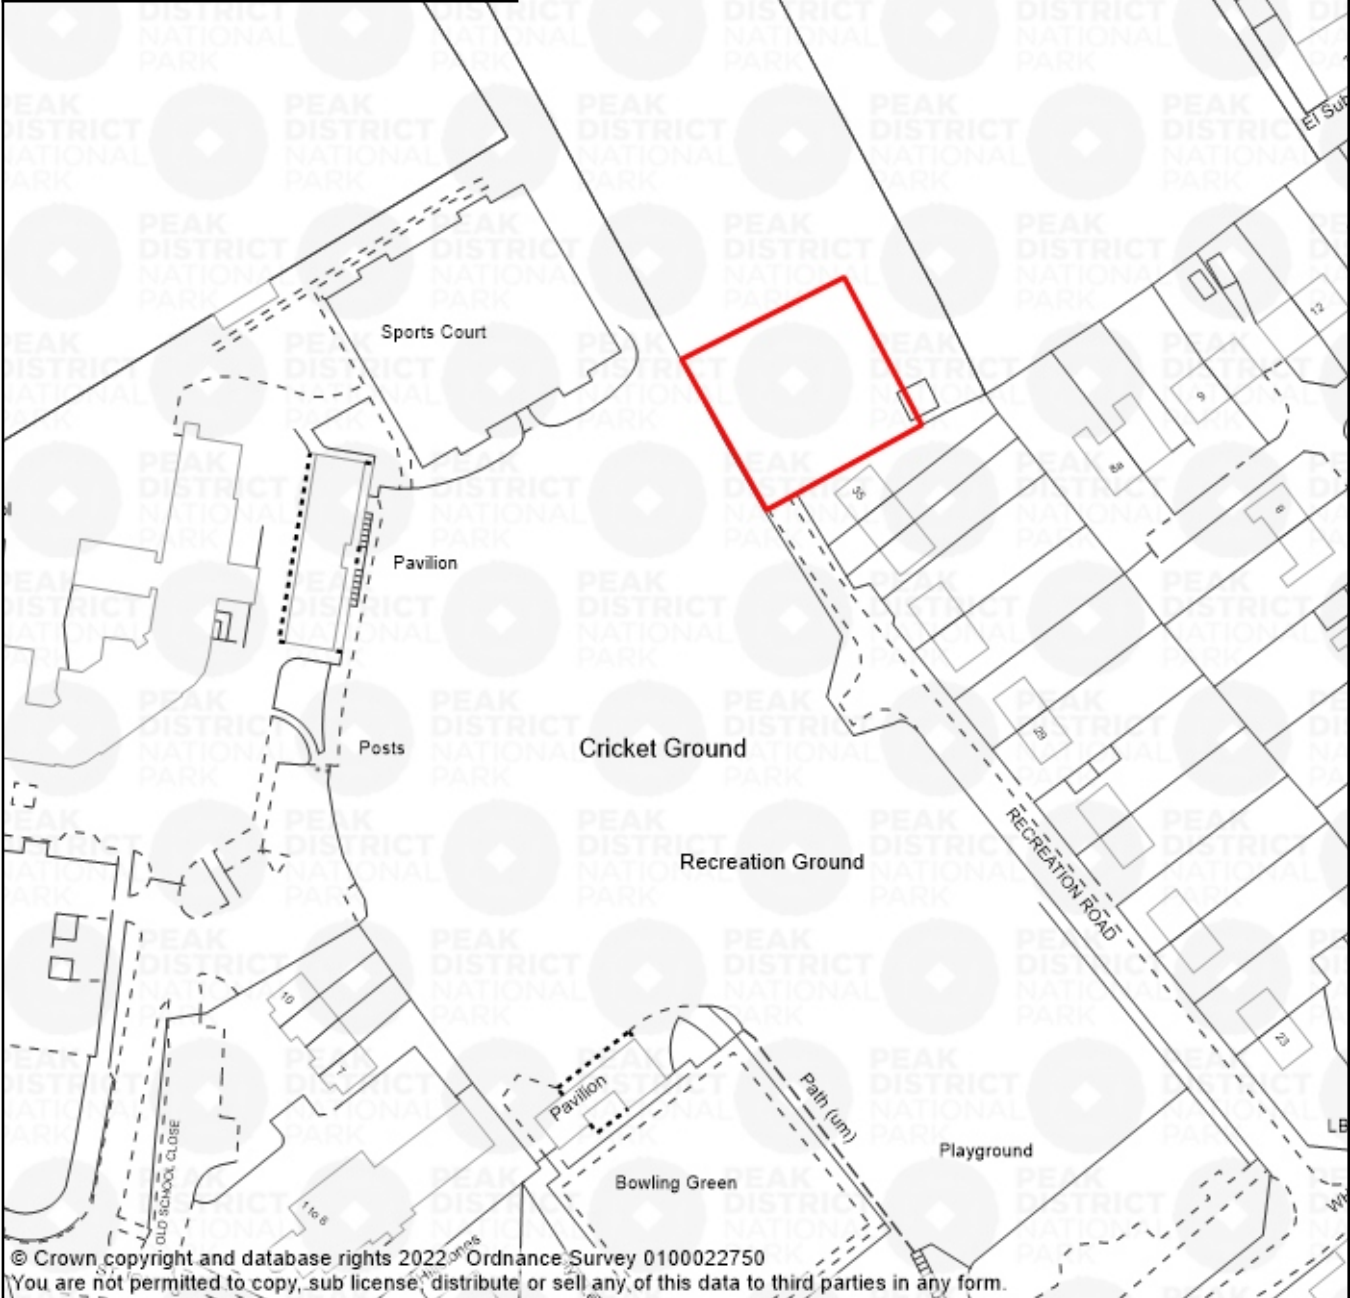

Location Plan

1:1250

© Crown copyright and database rights 2022 Ordnance Survey 0100022750
 You are not permitted to copy, sub license, distribute or sell any of this data to third parties in any form.

Committee Date:	10/06/2022
Item Number:	Item 5
Application No:	NP/DDD/0222/0190
Grid Reference:	415380, 376009

Title: Land off Recreation Road
Tideswell