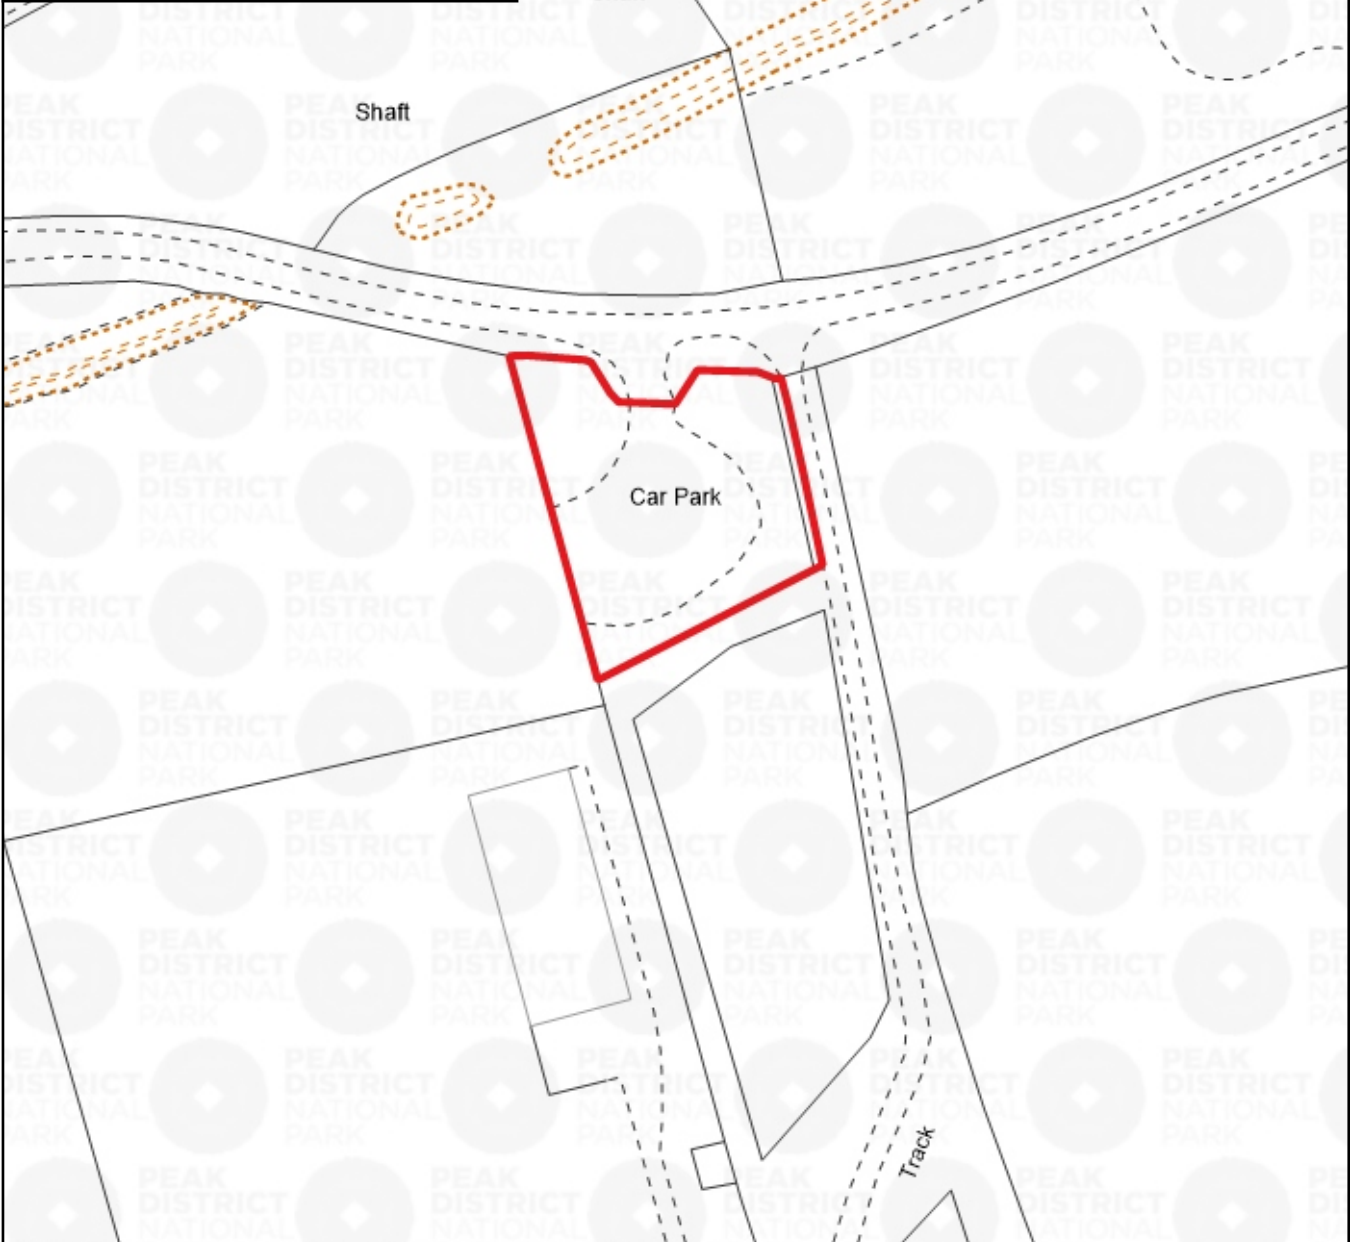

1:1000

© Crown copyright and database rights 2022 Ordnance Survey 0100022750
 You are not permitted to copy, sub license, distribute or sell any of this data to third parties in any form.

Committee Date:	03/03/2023	Title: PDNPA Moor Lane Car Park	 PEAK DISTRICT NATIONAL PARK
Item Number:	Item 12		
Application No:	NP/DDD/1122/1454		
Grid Reference:	419420, 364449		