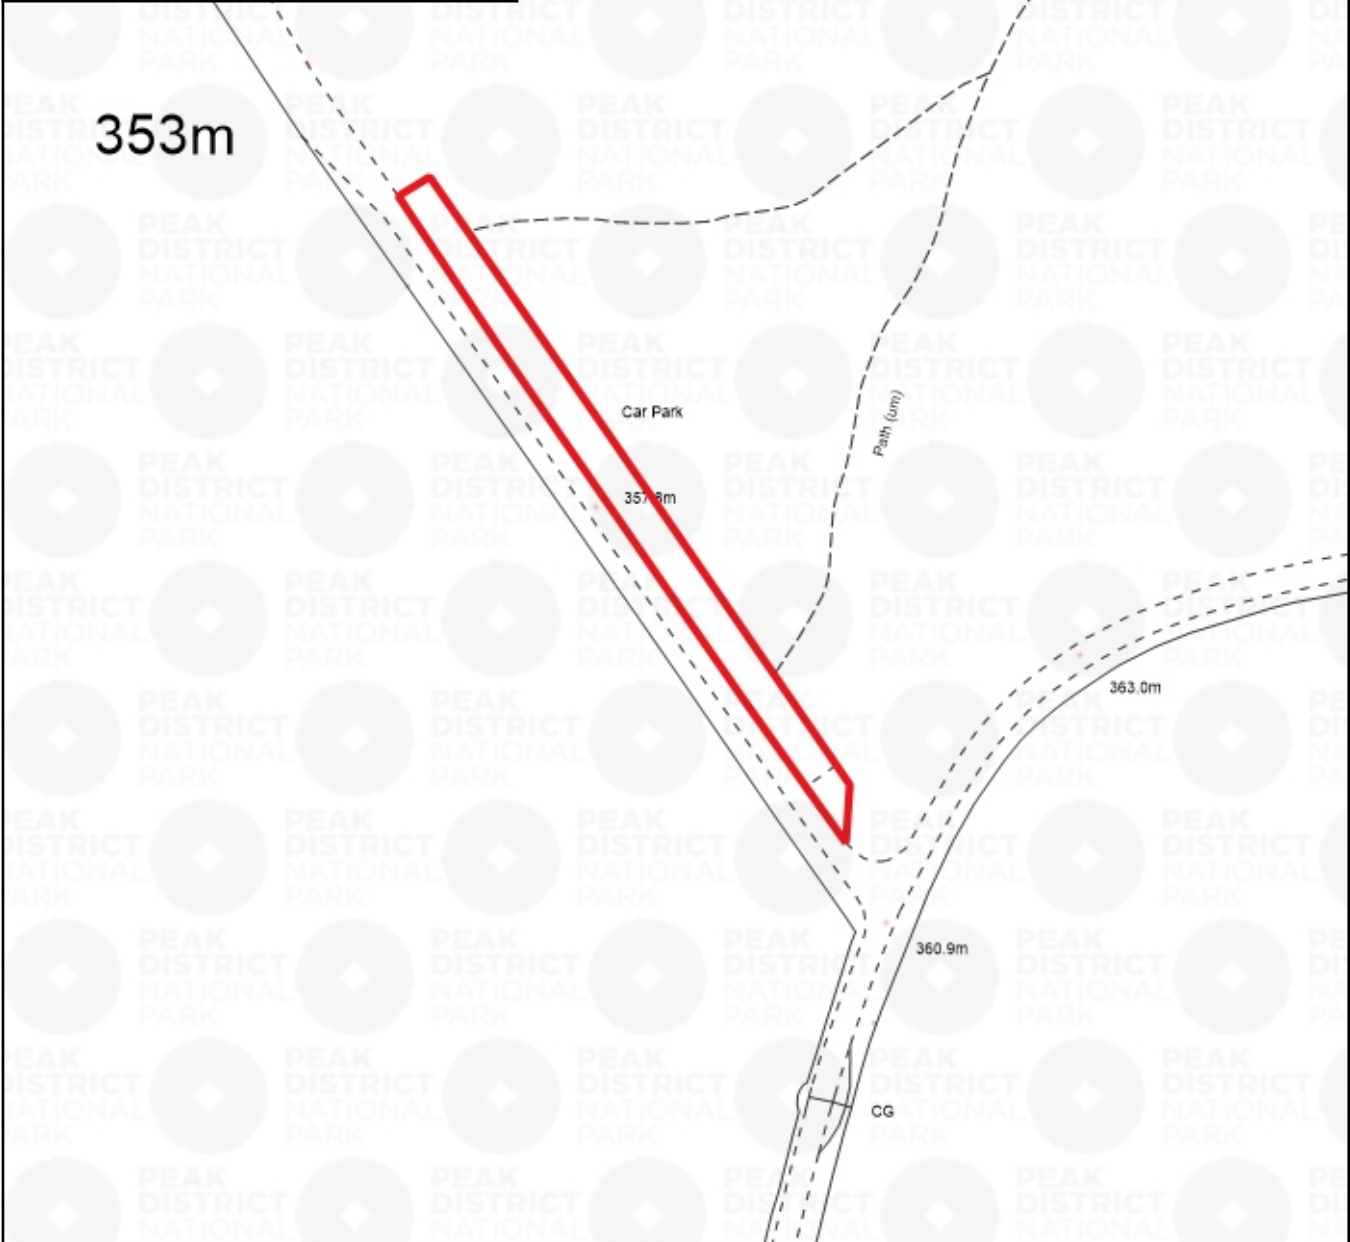

1:1500

© Crown copyright and database rights 2022 Ordnance Survey 0100022750. You are not permitted to copy, sub license, distribute or sell any of this data to third parties in any form.

Committee Date:	03/03/2023	Title: PDNPA Hook Car Park, Birley Lane, Hathersage	 PEAK DISTRICT NATIONAL PARK
Item Number:	Item 15		
Application No:	NP/DDD/1122/1458		
Grid Reference:	424456, 382944		