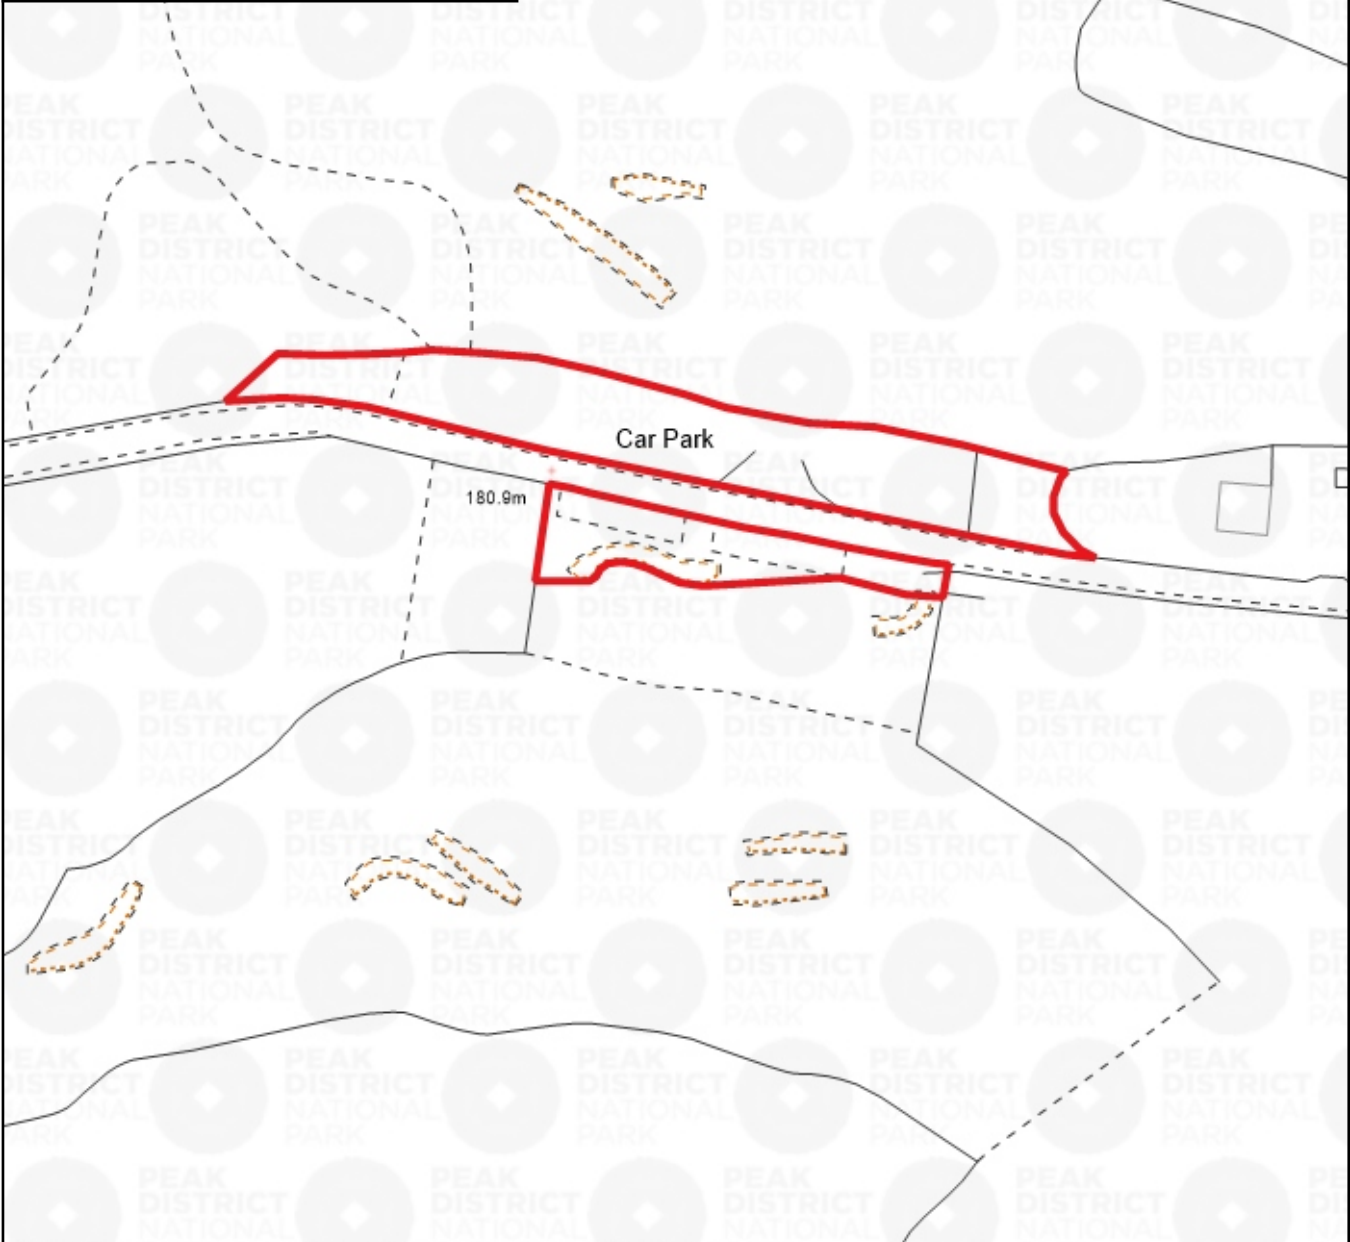

1:1250

© Crown copyright and database rights 2022 Ordnance Survey 0100022750  
 You are not permitted to copy, sub license, distribute or sell any of this data to third parties in any form.

Committee Date:	03/03/2023	<b>Title:</b> PDNPA Milldale Car Park, Millway Lane, Milldale	 <b>PEAK DISTRICT NATIONAL PARK</b>
Item Number:	Item 16		
Application No:	NP/SM/1122/1457		
Grid Reference:	413598, 354776		