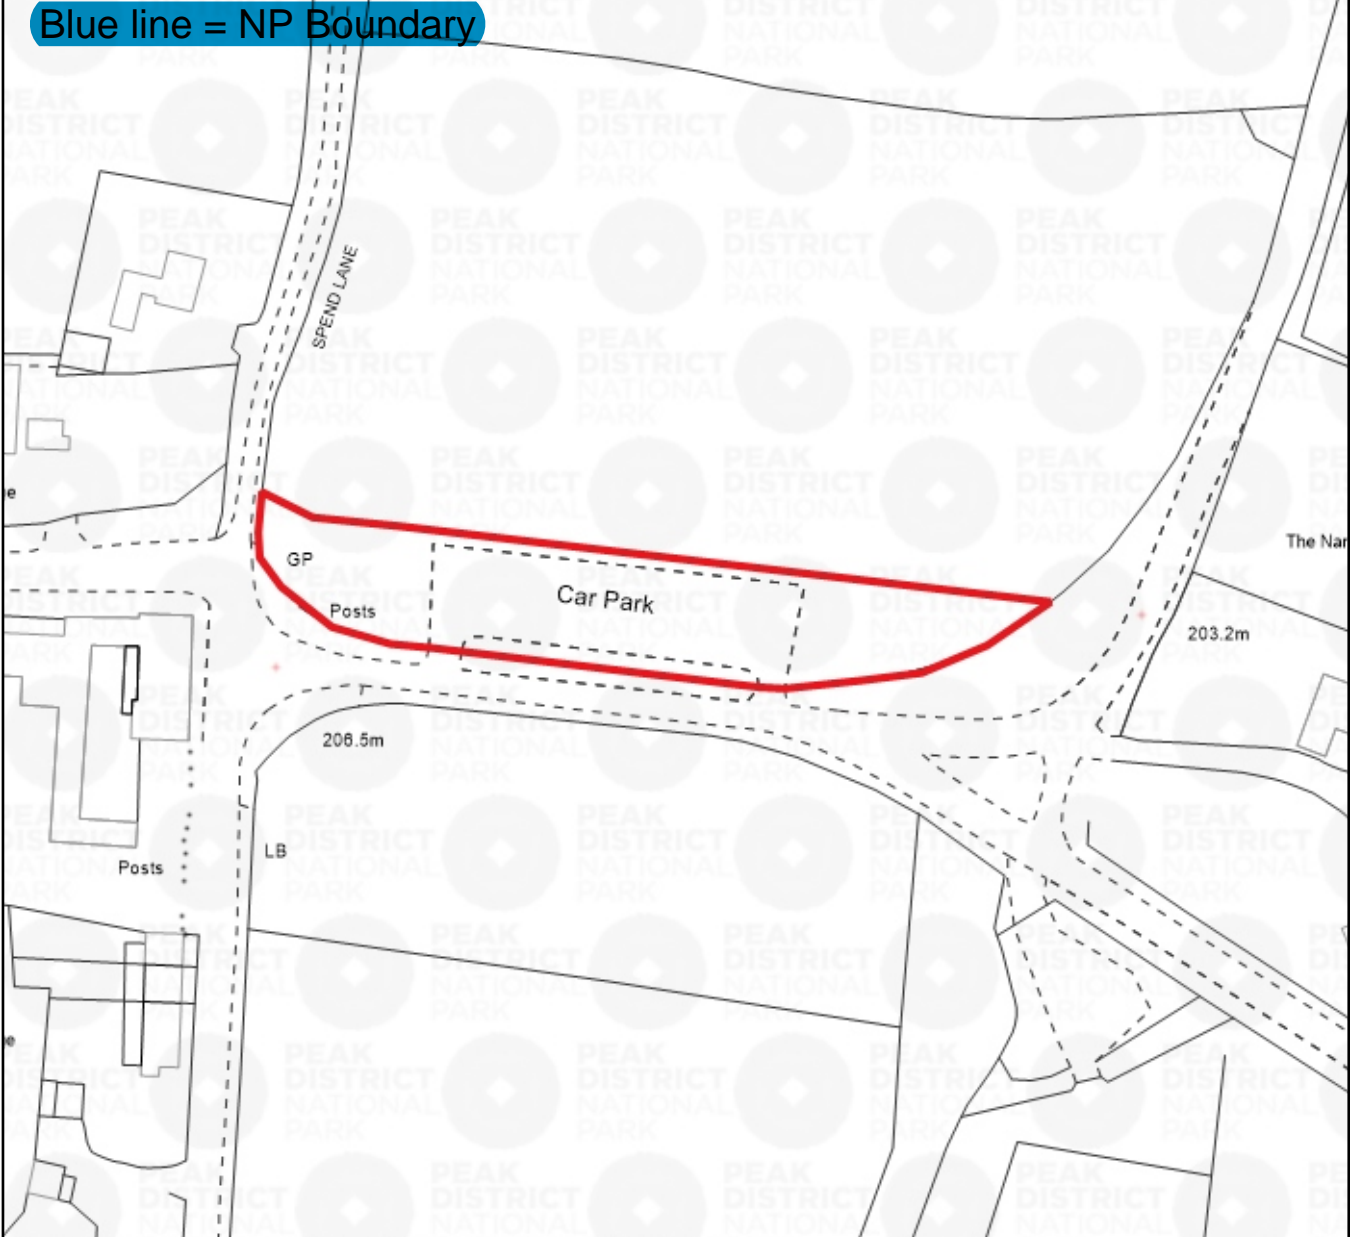

1:1250

Blue line = NP Boundary

© Crown copyright and database rights 2022 Ordnance Survey 0100022750
 You are not permitted to copy, sub license, distribute or sell any of this data to third parties in any form.

Committee Date:	21/04/2023	Title: Narlow Lane Car Park, Thorpe	 PEAK DISTRICT NATIONAL PARK
Item Number:	Item 14		
Application No:	NP/DDD/1122/1456		
Grid Reference:	416370, 350477		