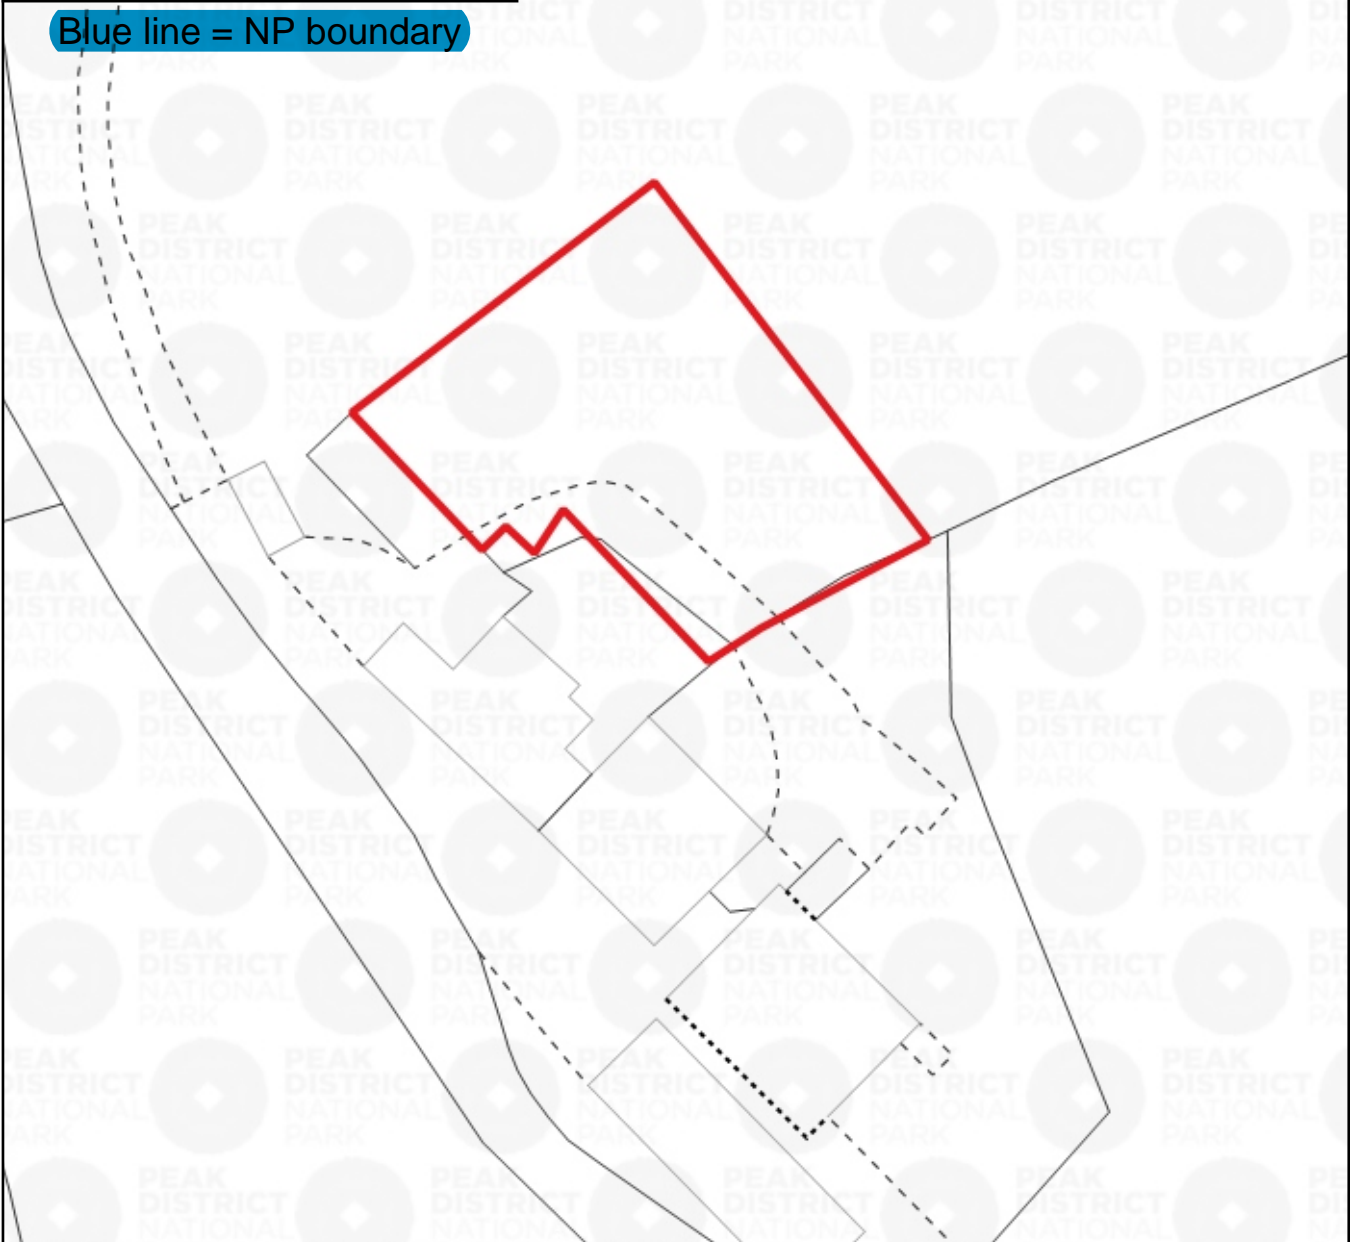

1:700

Blue line = NP boundary

© Crown copyright and database rights 2022 Ordnance Survey 0100022750  
 You are not permitted to copy, sub license, distribute or sell any of this data to third parties in any form.

Committee Date:	12/05/2023	<b>Title:</b> Fields Farm, Onecote Road, Onecote	 <b>PEAK DISTRICT NATIONAL PARK</b>
Item Number:	Item 9		
Application No:	NP/SM/0722/0909		
Grid Reference:	405048, 355010		