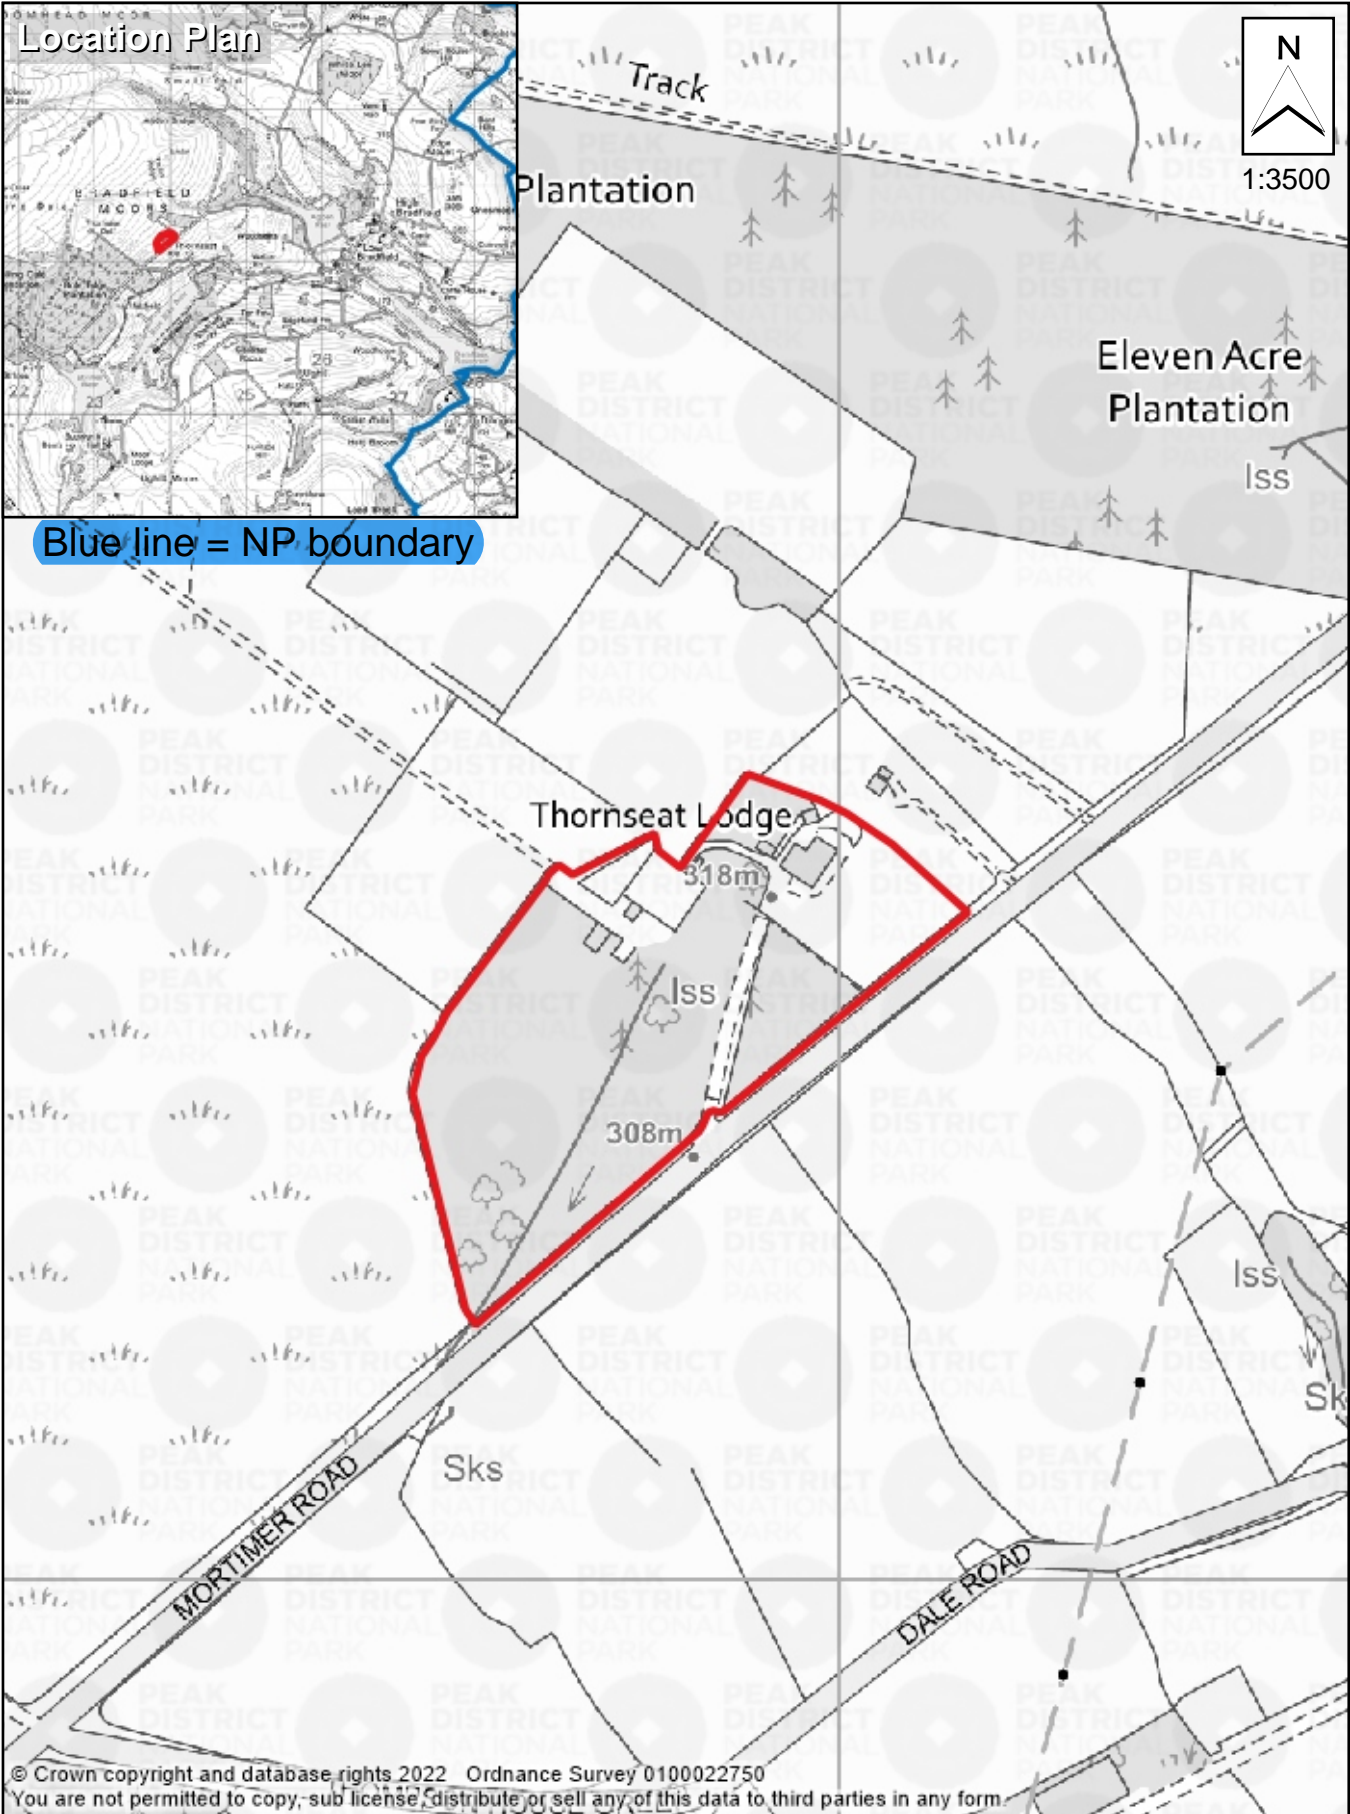

Blue line = NP boundary

© Crown copyright and database rights 2022 Ordnance Survey 0100022750
 You are not permitted to copy, sub license, distribute or sell any of this data to third parties in any form.

Committee Date:	14/07/2023
Item Number:	Item 6
Application No:	NP/S/1022/1300
Grid Reference:	423910, 392260

Title: Thornseat Lodge, Mortimer Road, Sheffield