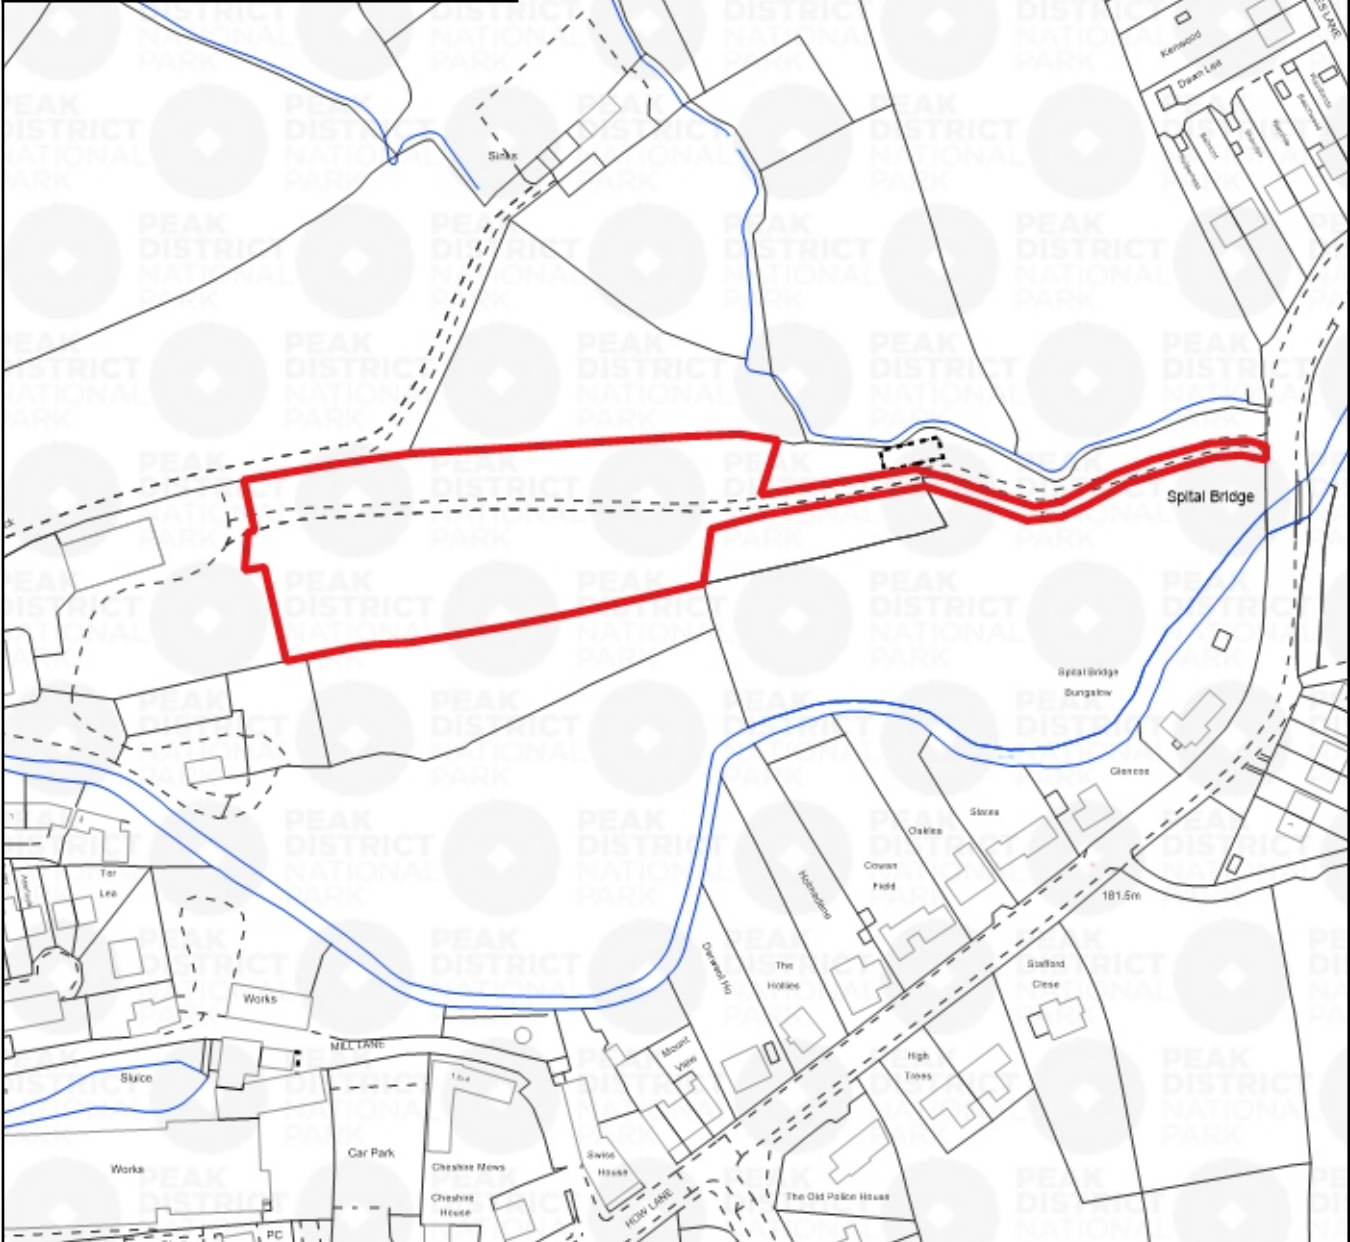

1:2000

© Crown copyright and database rights 2022 Ordnance Survey 0100022750  
 You are not permitted to copy, sub license, distribute or sell any of this data to third parties in any form.

Committee Date:	14/07/2023
Item Number:	Item 8
Application No:	NP/HPK/0422/0586
Grid Reference:	415215, 383233

**Title:** Holmesfield Farm,  
 Millbridge, Castleton