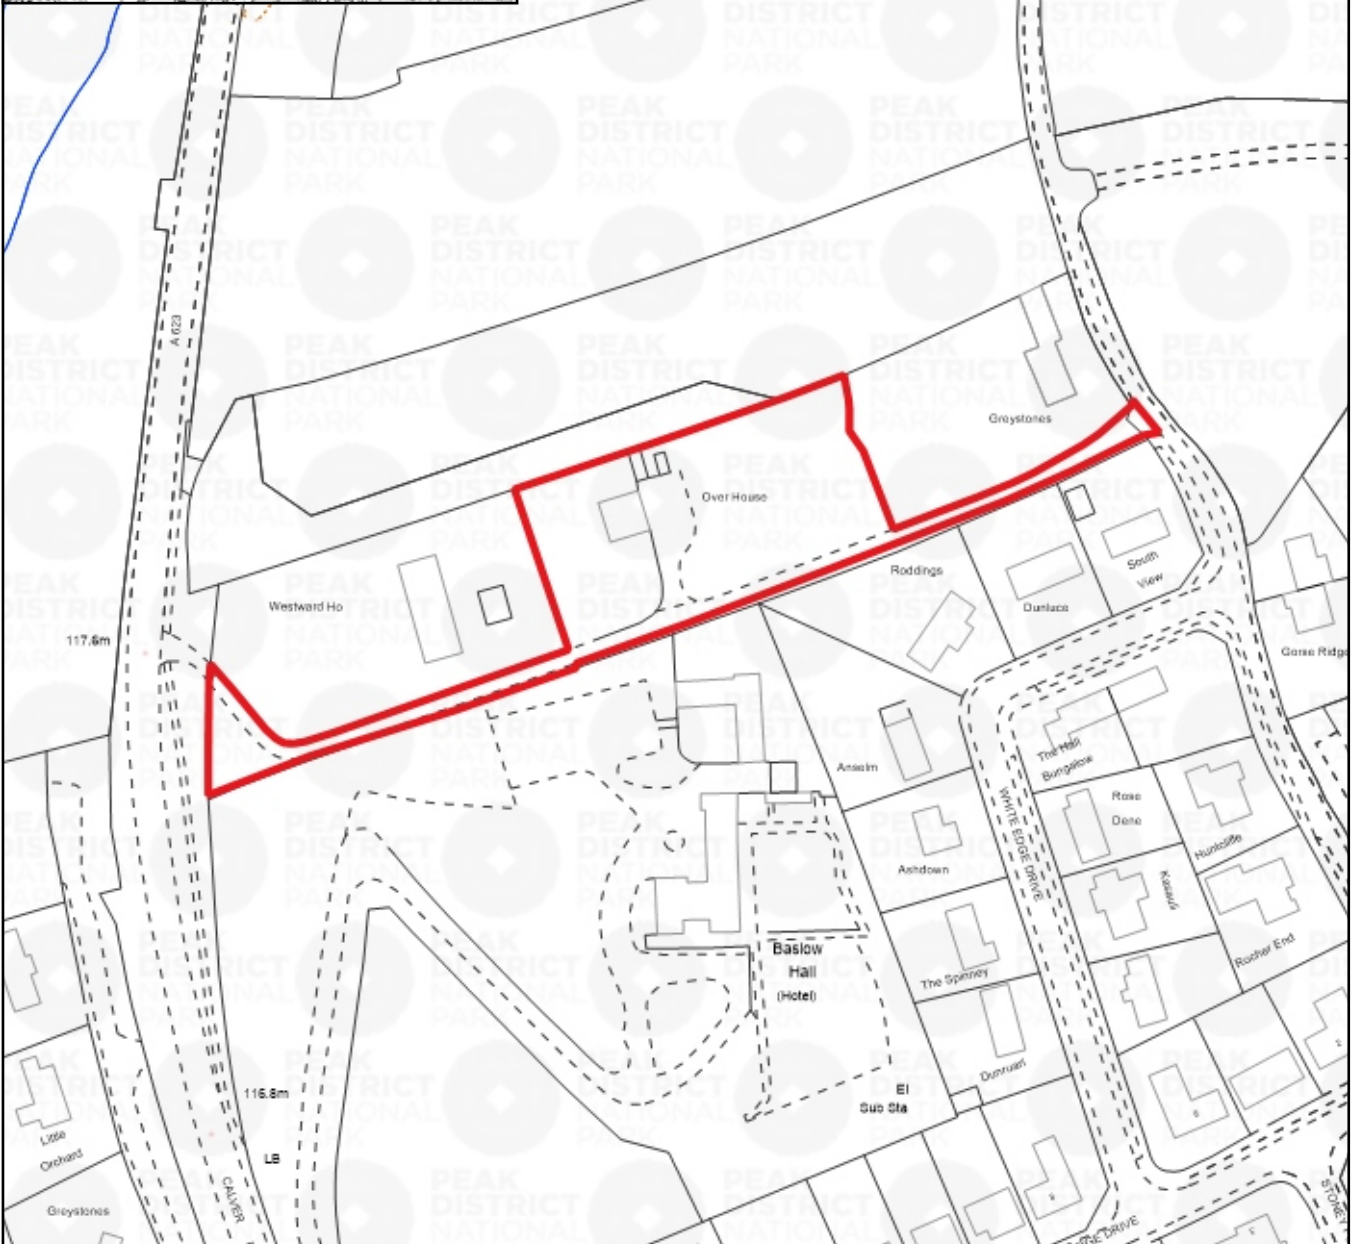

1:1750

© Crown copyright and database rights 2022 Ordnance Survey 0100022750

You are not permitted to copy, sub license, distribute or sell any of this data to third parties in any form.

Committee Date: 14/07/2023
 Item Number: Item 9
 Application No: NP/DDD/0623/0639
 Grid Reference: 425054, 372959

Title: Newby House, Over Lane, Baslow