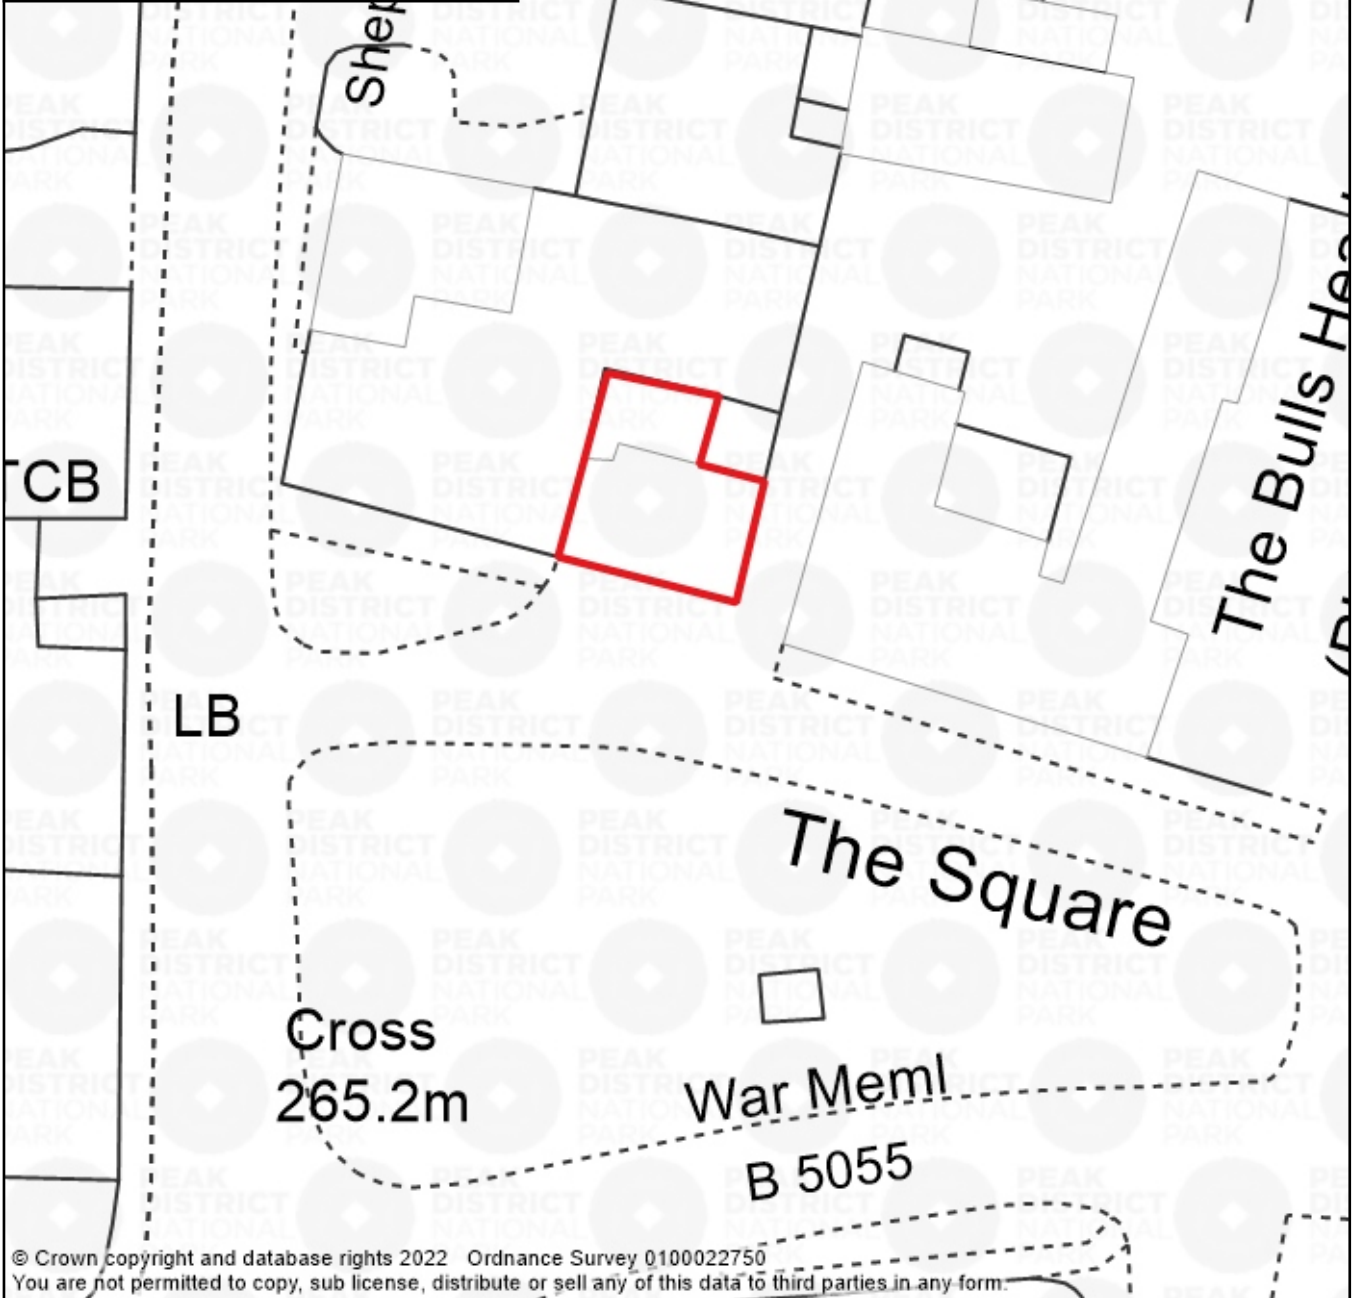

1:400

© Crown copyright and database rights 2022 Ordnance Survey 0100022750
 You are not permitted to copy, sub license, distribute or sell any of this data to third parties in any form.

Committee Date: 08/12/2023
 Item Number: Item 6
 Application No: NP/DDD/0923/1022
 Grid Reference: 415003, 366574

Title: The Old Smithy Tea Rooms,
 The Square, Monyash

**PEAK
 DISTRICT
 NATIONAL
 PARK**