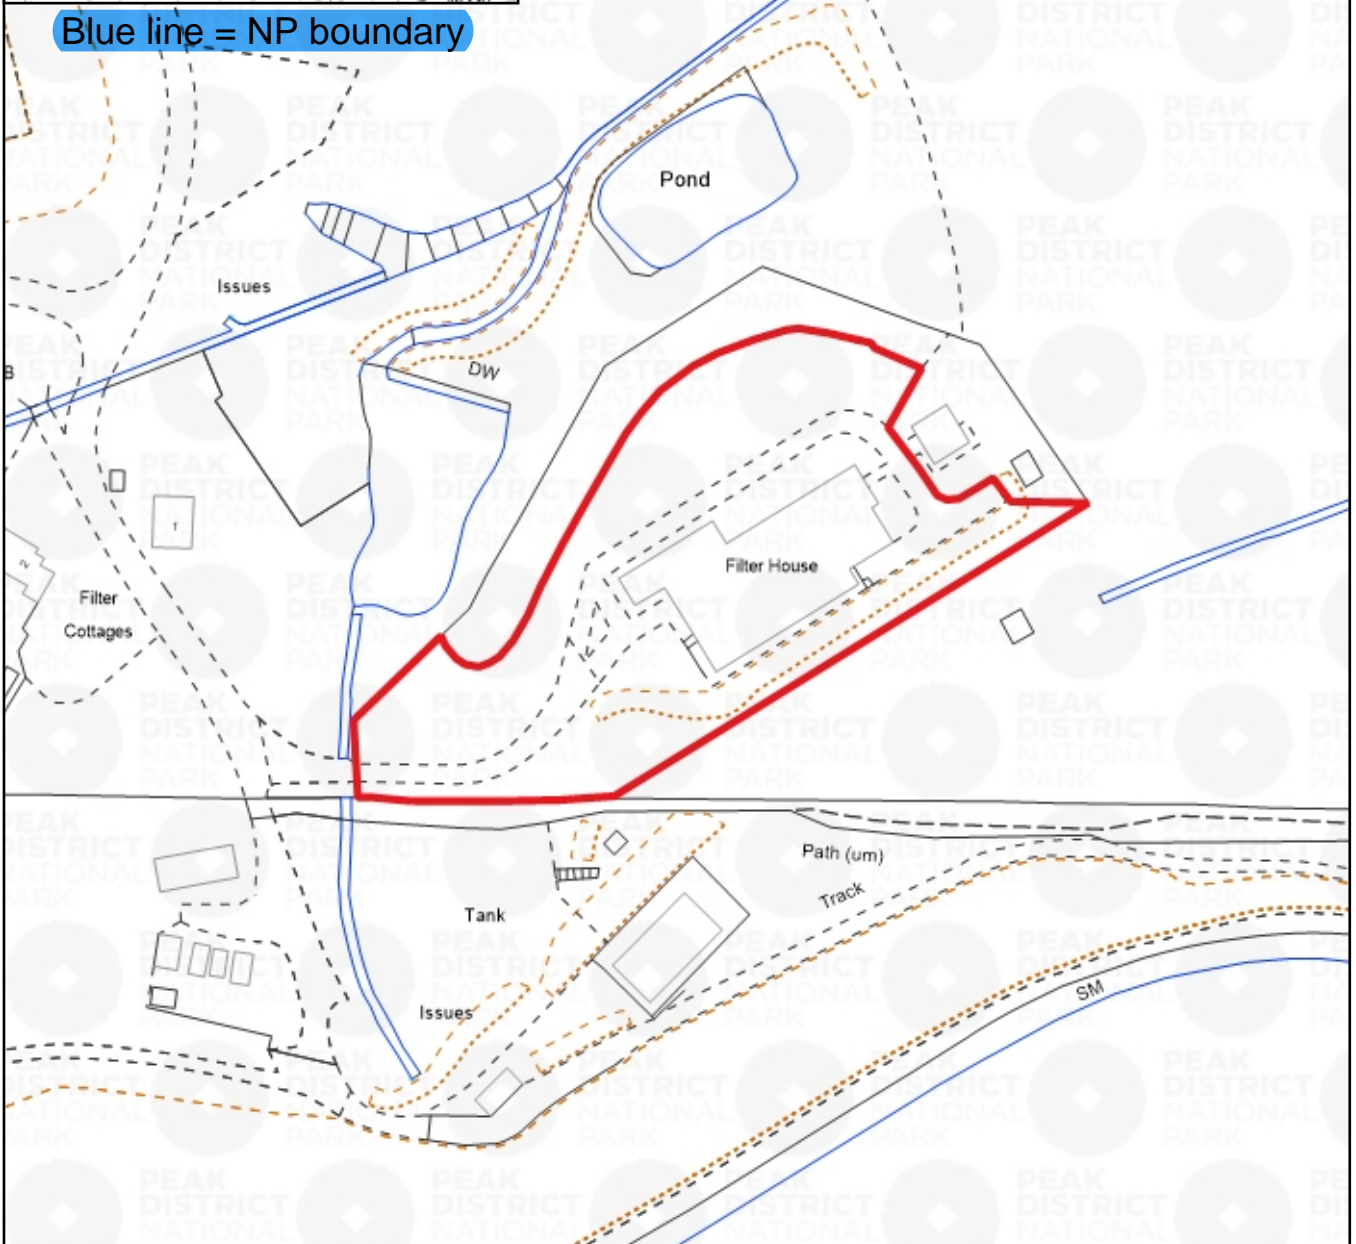

1:1250

Blue line = NP boundary

© Crown copyright and database rights 2022 Ordnance Survey 0100022750  
 You are not permitted to copy, sub license, distribute or sell any of this data to third parties in any form.

Committee Date: 08/12/2023  
 Item Number: Item 14  
 Application No: NP/S/0923/1021  
 Grid Reference: 426821, 385628

**Title:** Former Filter House, Long Causeway, Sheffield