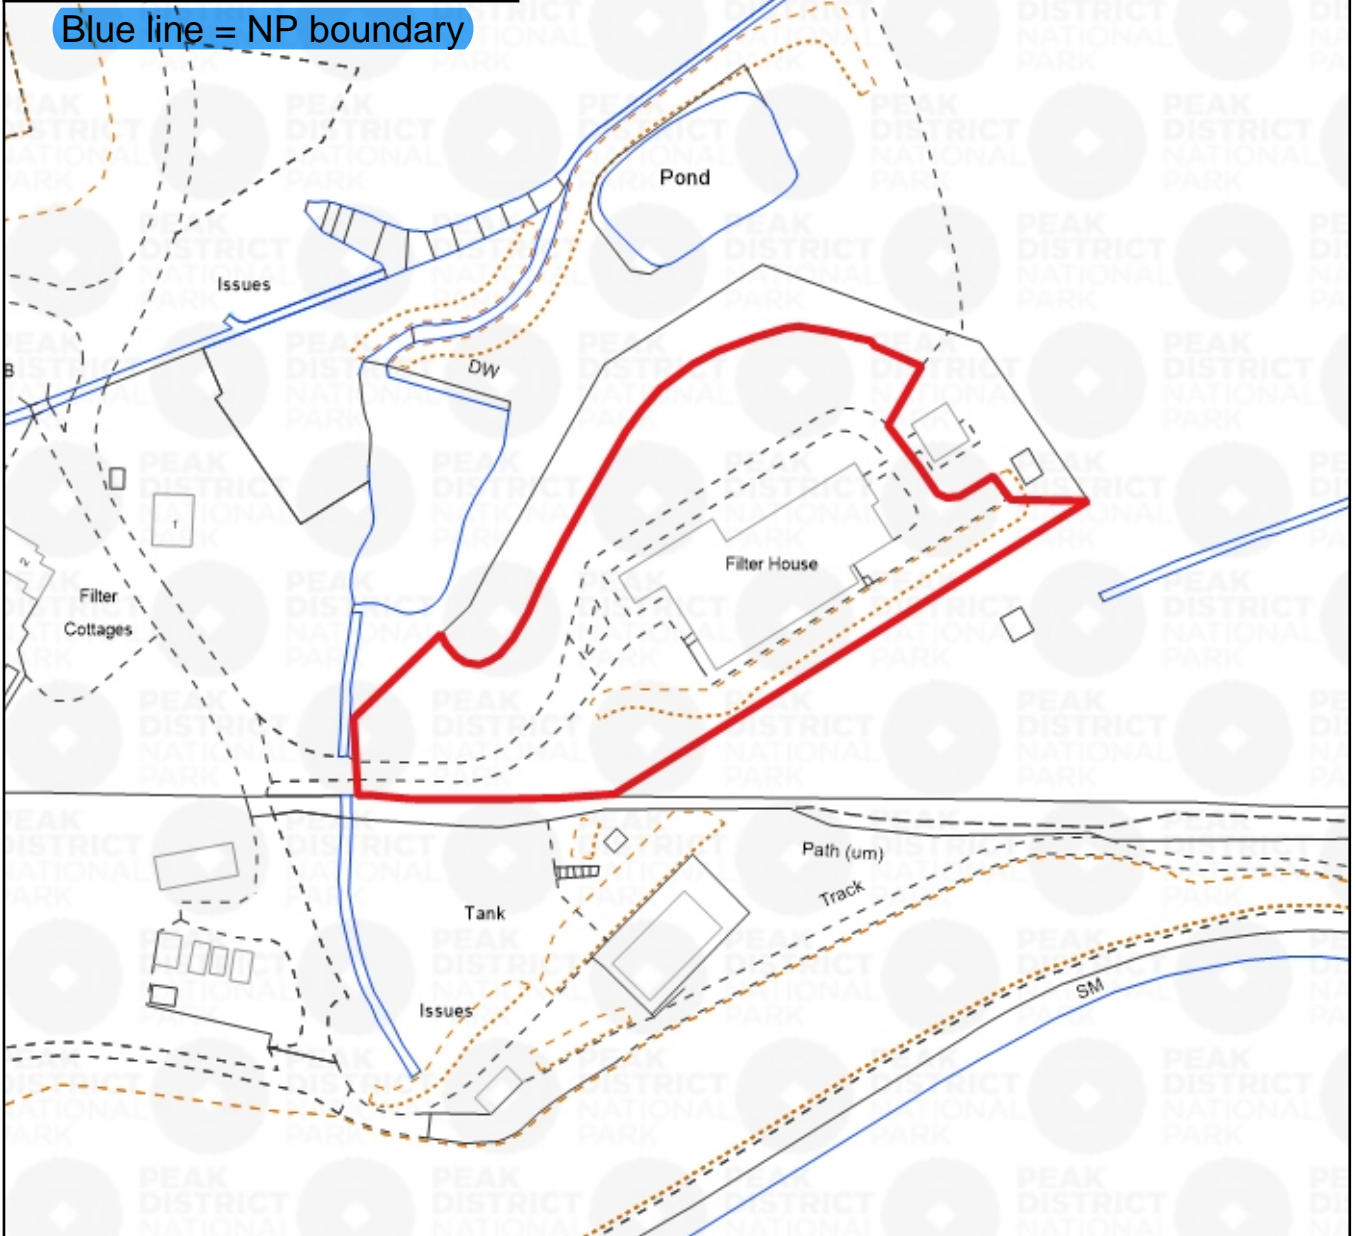

1:1250

Blue line = NP boundary

© Crown copyright and database rights 2022 Ordnance Survey 0100022750  
 You are not permitted to copy, sub license, distribute or sell any of this data to third parties in any form.

Committee Date: 08/03/2024  
 Item Number: Item 6  
 Application No: NP/S/0923/1021  
 Grid Reference: 426821, 385628

**Title:** Former Filter House, Long Causeway, Sheffield