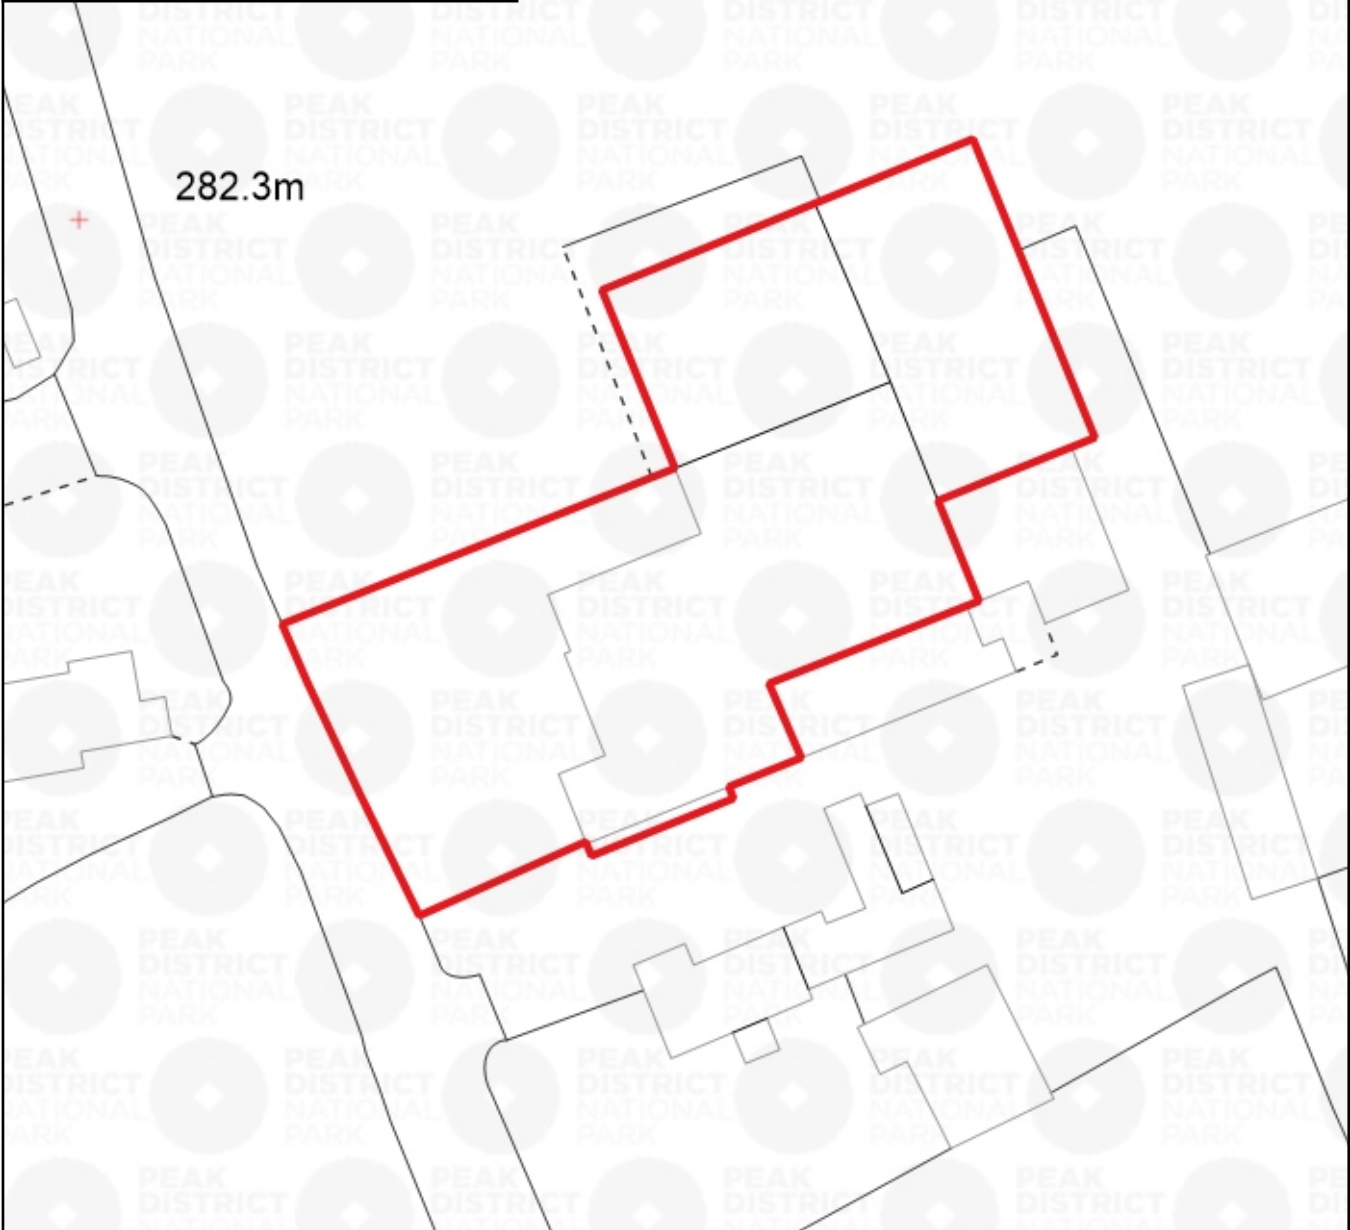

1:600

© Crown copyright and database rights 2022. Ordnance Survey 0100022750
 You are not permitted to copy, sub license, distribute or sell any of this data to third parties in any form.

The Ridge

Committee Date: 08/03/2024
 Item Number: Item 17
 Application No: NP/SM/1123/1314
 Grid Reference: 408459, 362947

Title: Ridge Farm, Bottom of Moor, Longnor