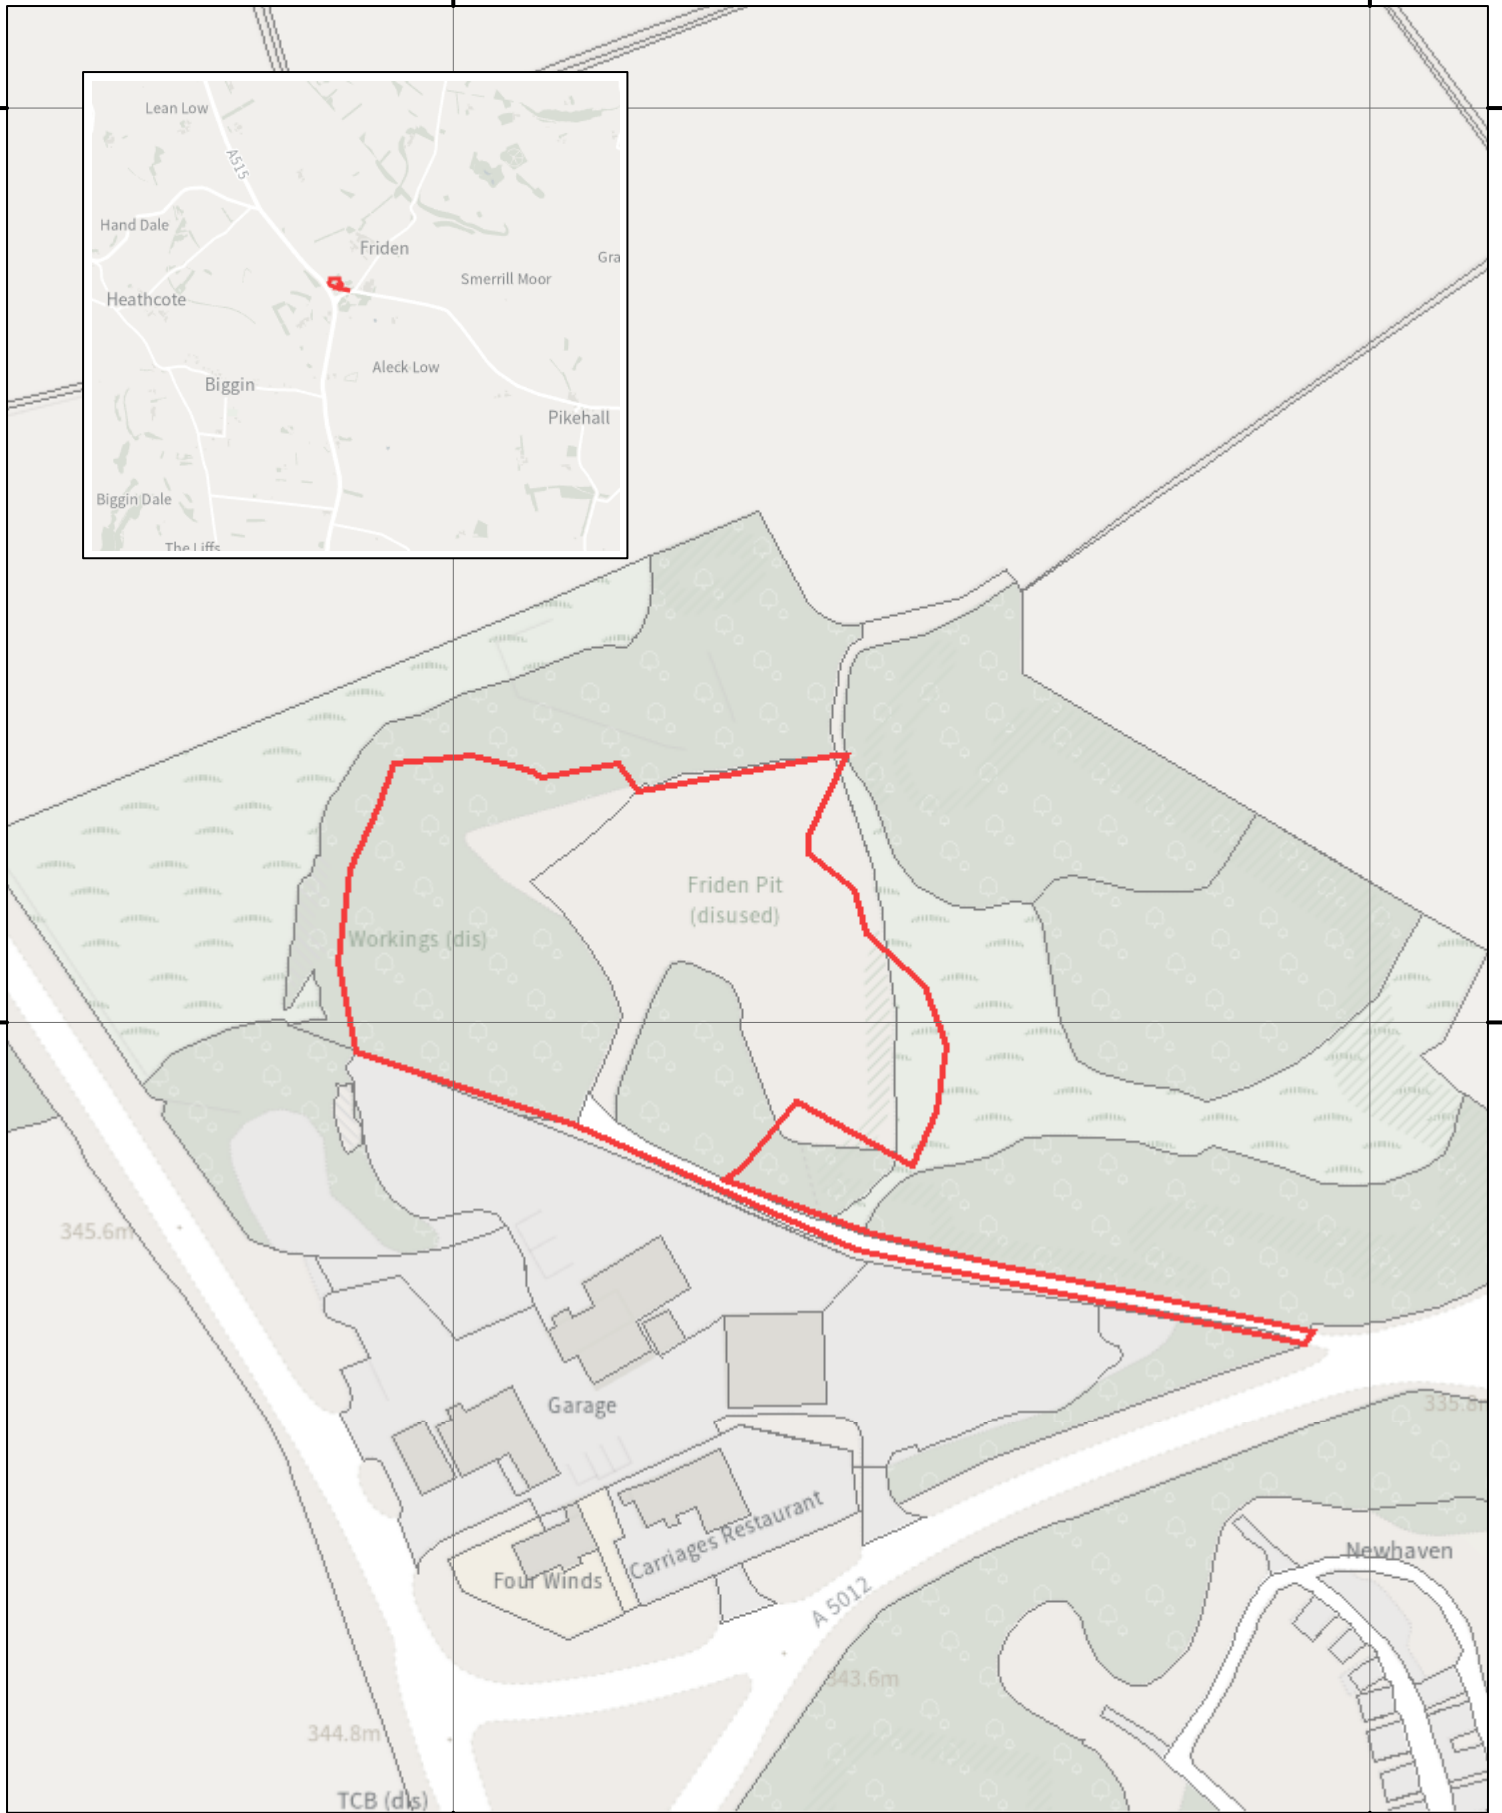

416600

416800

360600

360600

360400

360400

416600

416800

0 0.05 0.1 km

© Crown copyright and database rights 2023 Ordnance Survey 0100022750

### Friden Landfill Site, Newhaven, Nr Buxton

Item no. 6  
 Application no. NP/DDD/1022/1276  
 Committee date: 10/05/2024

Scale: 1:1,654 at A4 pagesize  
 Map centre grid ref: 416,664 360,425