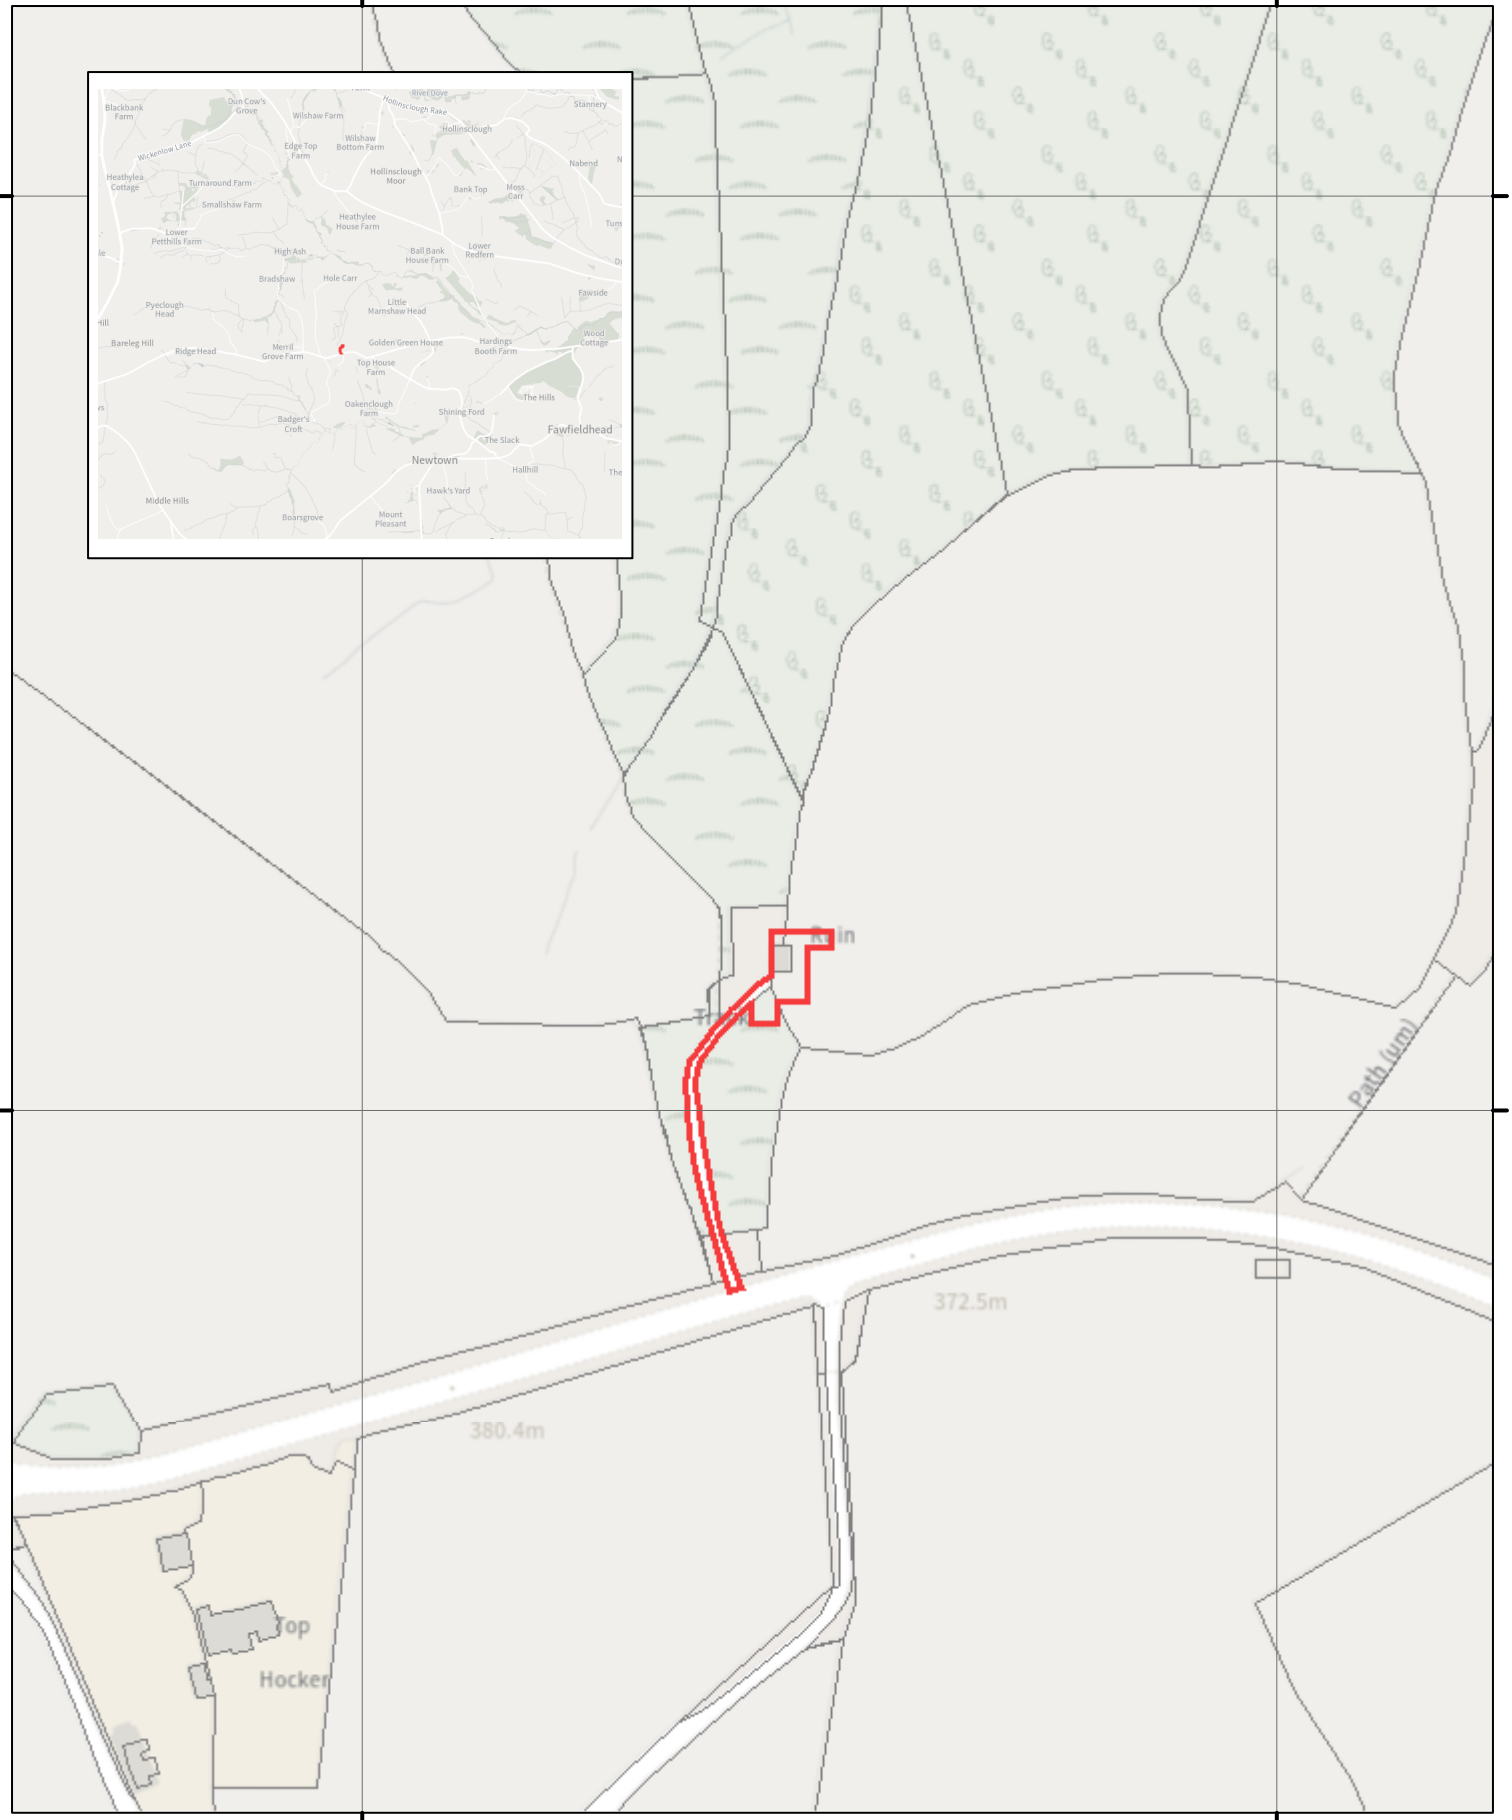

405200

405400

364600

364600

364400

364400

405200

405400

© Crown copyright and database rights 2023 Ordnance Survey 0100022750

Barn to the south of Hole Carr Farm, Longnor

Item no. 11
 Application no. NP/SM/1123/1403
 Committee date: 10/05/2024

Scale: 1:1,654 at A4 pagesize
 Map centre grid ref: 405,285 364,444